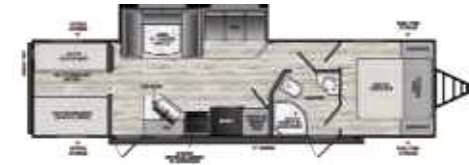

25RB
HITCH WEIGHT: 740 LB
UVW: 5,868 LB
CCC: 1,872 LB
EXT. LENGTH: 30' 9"

262DBS
HITCH WEIGHT: 725 LB
UVW: 6,039 LB
CCC: 1,632 LB
EXT. LENGTH: 31' 11"

CLIPPER | 7K SERIES

282DORM
HITCH WEIGHT: 930 LB
UVW: 7,208 LB
CCC: 2,522 LB
EXT. LENGTH: 36' 11"

292TB
HITCH WEIGHT: 845 LB
UVW: 6,903 LB
CCC: 2,742 LB
EXT. LENGTH: 36' 8"

SCAN TO VIEW
MORE INFO OR VISIT:
WWW.COACHMENRV.COM/CLIPPER-TRAVEL-TRAILERS

EB A HARTWORTH COMPANY

CLIPPER | ROK

8000ROK
HITCH WEIGHT:
255 LB