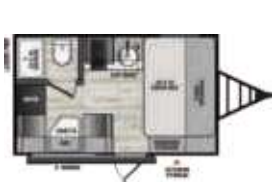

4K

CLIPPER | 3K SERIES

12RD
 HITCH WEIGHT: 325 LB
 UVW: 2,544 LB
 CCC: 1,424 LB
 EXT. LENGTH: 16' 0"

12BH
 HITCH WEIGHT: 325 LB
 UVW: 2,499 LB
 CCC: 1,469 LB
 EXT. LENGTH: 16' 0"

16FB
 HITCH WEIGHT: 310 LB
 UVW: 2,979 LB
 CCC: 974 LB
 EXT. LENGTH: 18' 6"