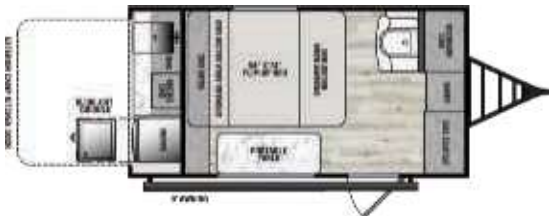

13000ROK
HITCH WEIGHT:
275 LB

UVW: 2,499 LB
CCC: 1,326 LB
EXT. LENGTH: 16' 1"

SCAN TO VIEW
MORE INFO OR VISIT:

WWW.COACHMENRV.COM/CLIPPER-TRAVEL-TRAILERS

COACHMEN

© 2025 FOREST RIVER HOLDING

All information shown is believed to be accurate at the time of publication. However, during any model year, it may be necessary to make changes to the manufacturing process of the units and information shown. Your unit may differ from the information shown due to any changes in the manufacturing process and equipment. Forest River, Inc., reserves the right to make all such changes without notice, including prices, colors, combinations, materials, equipment and specifications of any model as well as the addition of new models and the discontinuance of models shown. Therefore, please consult with your Forest River dealer and confirm the availability of any materials, combinations, designs, or specifications that are meaningful to your purchase decision. © 2025 Forest River, Inc., a Berkshire Hathaway Company. All Rights Reserved.