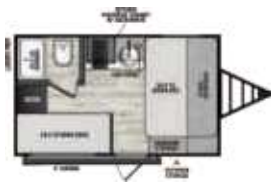

4K

CLIPPER | 3K SERIES

12RD
 HITCH WEIGHT: 325 LB
 UVW: 2,544 LB
 CCC: 1,424 LB
 EXT. LENGTH: 16' 0"

12BH
 HITCH WEIGHT: 325 LB
 UVW: 2,499 LB
 CCC: 1,469 LB
 EXT. LENGTH: 16' 0"

16FB
 HITCH WEIGHT: 310 LB
 UVW: 2,979 LB
 CCC: 974 LB
 EXT. LENGTH: 18' 6"