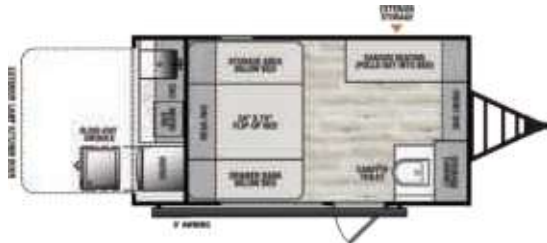

UVW: 1,724 LB
CCC: 531 LB
EXT. LENGTH: 12' 4"

9000ROK
HITCH WEIGHT:
180 LB

UVW: 1,801 LB
CCC: 379 LB
EXT. LENGTH: 14' 4"

11000ROK
HITCH WEIGHT:
265 LB

UVW: 2,419 LB
CCC: 1,346 LB
EXT. LENGTH: 16' 1"

12000ROK
HITCH WEIGHT:
225 LB