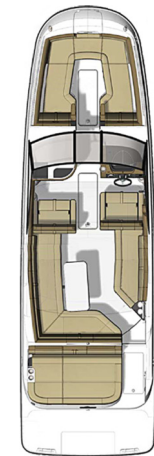

Grey Water System
Head, Pump-Out
Head System, VacuFlush® w/10-Gallon Holding Tank
Head System, VacuFlush® w/Direct Overboard Discharge (Int'l)
Head Interior Upgrade: Upgraded Faucet & Countertop
Hot Water System Upgrade
Lighting, Indirect Blue or White LED - Bow & Cockpit
Lighting, Thru Hull Underwater, LED
Macerator, w/Seacock Interlock System
Premium Ski Mirror
Rubrail, Black (In-Lieu-Of White)
SeaDek® Swim Platform Matting (Matches Cockpit Color)
Smart Tow® - Digital Speed Control - Tachometer
Stereo - Premier Upgrade, 4 Speakers, Subwoofer & Amplifier
Stereo, Remote Control - Additional Unit on Transom
Swim Step, Submersible (Manual)
Table, Bow w/Designated Storage
Tower, Watersports, White or Black Aluminum w/Integral Bimini Top & Ski Tow Pylon
Tower, Watersports, White or Black Aluminum w/Tilting Bimini Storage System
Trim Switch, Transom
Trim Tabs, Hydraulic
Wakeboard Racks, Swivel
Wet Bar w/Integral Sink & Faucet
Windlass, Rope/Chain w/Galvanized Anchor (Replaces Bow Ladder)
Windlass, Rope/Chain w/Stainless Steel Anchor (Replaces Bow Ladder)

CE Option

TRAILER OPTIONS:

Painted Trailer w/Rollers & Dual-Axle Disc Brakes
Galvanized Trailer w/Rollers & Dual-Axle Disc Brakes
Painted Trailer w/Bunks & Dual-Axle Disc Brakes
Galvanized Trailer w/Bunks & Dual-Axle Disc Brakes

Standard Seating Plan