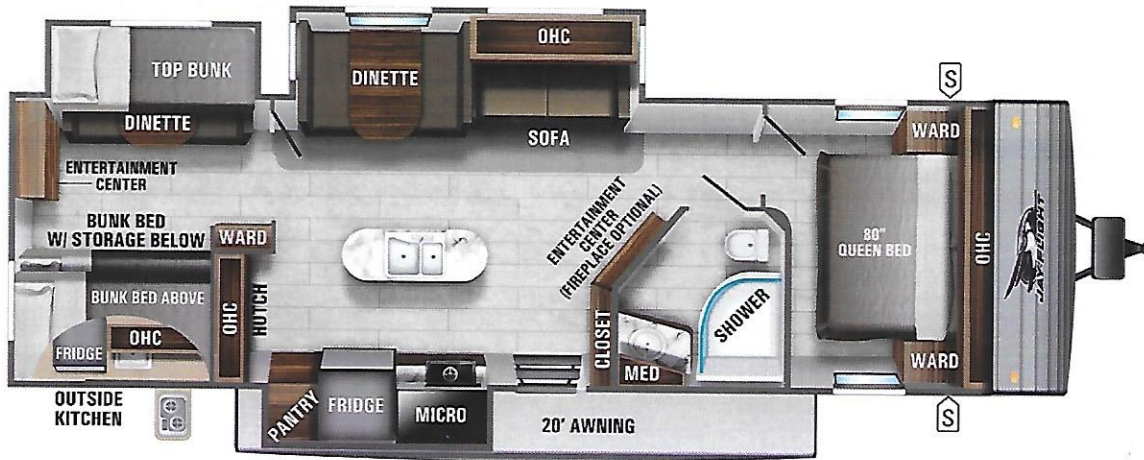

CUSTOMER VALUE PACKAGE (mandatory)
 - 13,500-BTU, roof-mounted A/C
 - 30 lb. propane bottles with cover (2)
 - 6 gal. gas/electric DSI water heater (10 gal in 38BHDS & 38FDDS)
 - Bathroom power vent
 - Bathroom skylight
 - Cable/satellite TV hookup
 - Digital TV antenna
 - Goodyear® Endurance® tires (made in the USA)
 - Outside shower
 - Power tongue jack
 - Spare tire with cover
 - Tub surround
 - Water heater bypass
 - Power awning with speakers and LED lights
 - 8 cu. ft. gas/electric refrigerator (N/A 38BHDS & 38FDDS)
 - Keyed-Alike™ entry and baggage doors
 - Roof ladder
 - JaySMART™ (Safety Markers And Reverse Travel) LED lighting (patent-pending)

Optional Equipment

OPTIONAL EQUIPMENT INSTALLED ON THIS V
 BY MANUFACTURER

Base price 37,974.0
 Cashmere Cottage n
 USA Standards n
 Customer Value Package
 with 15,000 A/C 4,650.0
 Elite Package 638.0
 JayCommand Control
 System w/TPMS 443.0
 2nd AC in Bedroom and 50
 AMP 743.0
 50 AMP Service 443.0
 8 Cu. Ft. RV Refrigerator n
 No Fireplace n
 32" TV 488.0
 Metal Sidewall
 Tinted Safety Glass
 Windows n
 Thermal Package with
 Enclosed Underbelly 473.0
 Manual Stabilizer Jacks n
 Morryde Step Above Steps 165.0
 Cargo Accessory Receiver 225.0
 Exterior Bumper Mount
 Grill 225.0
 Dinette n
 Theater Seating Sofa 368.0
 Queen Bed n
 Rear Dinette with
 Folding Bunk n

UVW

9327 lbs

Sleeps

4-5

Length

37' 9.75"

DIMENSIONS

Exterior height:.....134.13"
 Exterior width:.....96.00"

SEATING & SLEEPING

Queen bed:.....60 X 80
 Sofa jack knife:.....42 X 60
 Sofa trifold option:.....47 X 73
 Theater option:.....60
 Dinette standard:.....38 X 72
 Table 4 chairs option:....24 X 40
 Dinette standard Bunk:....34 X 72
 Sofa jack knife Bunk option:.....42 X 70
 Bunk bed 2:.....27 X 73
 Bunk bed 1:.....27 X 73