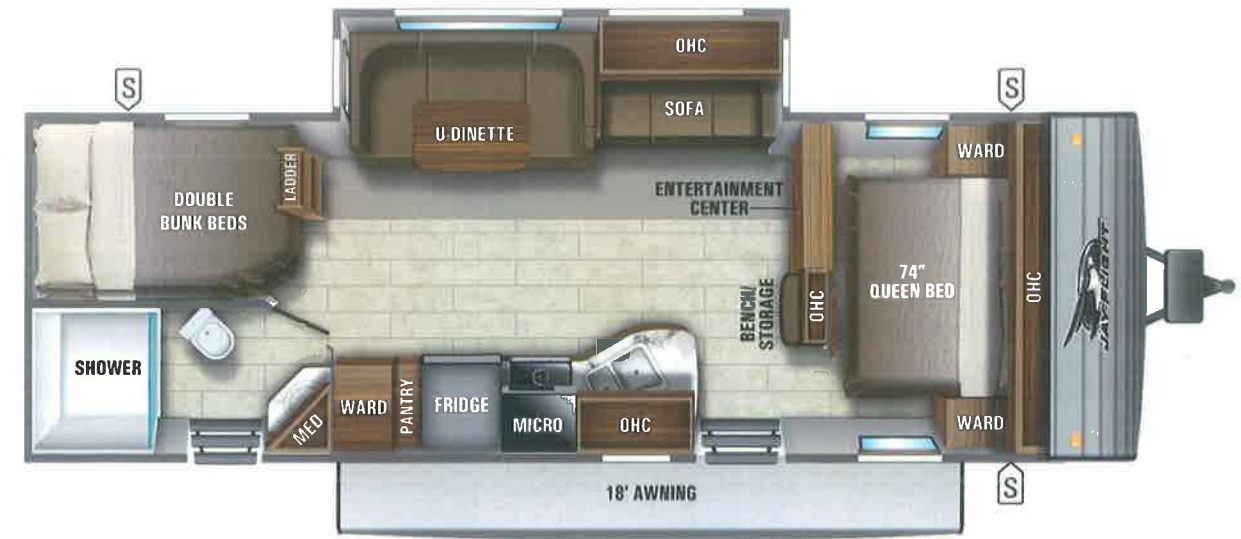

- Interior
 - 81 in. ceiling height
 - Solid hardwood cabinet doors
 - LED interior lighting
 - Wardrobe/pantry storage
 - Seamless solid-surface look kitchen countertops
 - 3-burner range with glass cover
 - Oven with glass door and interior light
 - Heavy-duty, 75 lb., full-extension, steel ball-bearing drawer guides
 - Range hood
 - Decorative dinette and slideout room lighting (SuperSlide models)
 - Brushed nickel faucets
 - Vented kitchen window
 - Hidden switch command/charging center
 - Backup/security camera prep
 - J-Steel™ jackknife sofa
 - Vinyl flooring
 - Residential-grade carpet (select models)
 - Vented windows in slideout room end walls (SuperSlide models)
 - Pleated window shades
 - Glass shower door (select models)
 - Shower curtain with curved shower track (select models)
 - Queen Serta® mattress
 - Residential-height plywood bed platforms
 - Main bed struts
 - 300 lb. rated bunk beds (select models)
 - 600 lb. rated bunk beds (double bunks)
 - Privacy curtains in bunk areas (select models)
 - Vented bunk windows (select models)
 - 4 in. thick bunk mats (select models)
 - Wooden bedroom doors (select models)
 - Smoked-glass door inserts (select models)
 - Adjustable and removable dinette table (main booth dinette only)
 - Cubby storage under bed (select models)

UNIT TOTAL **39,938.00**

DEALER INSTALLED OPTIONS

UVW
7051 lbs

Sleeps
8-10

Length
33' 7.13"

DIMENSIONS

Exterior height:	134.00"
Exterior width:	96.25"
GVWR:	9250
GAWR (front):	4400
GAWR (rear):	4400
Approx. Gross Cargo Carrying Capacity (GCCC):	2199

SEATING & SLEEPING

Queen bed:	60 X 74
Sofa jack knife:	42 X 60
Sofa trifold option:	47 X 73
U-Dinette:	42 X 80
Bunk beds:	28 X 76

Some dimensions may be rounded and may vary from the actual dimensions
 Weights may be estimated calculations and may vary from the actual weight - refer to the vehicle weight labels for actual weights
 Floorplans, features and specifications are subject to change without notice.