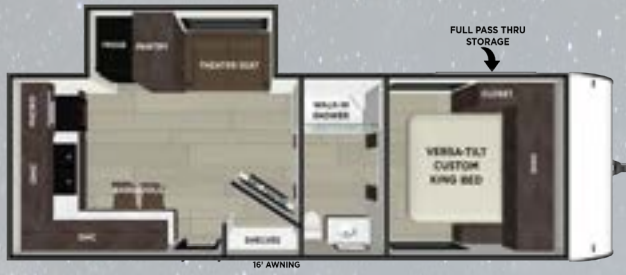

HITCH: 680 lb UWW: 5,975 lb LENGTH: 33' 3"

28ICE

HITCH: 770 lb UWW: 6,708 lb LENGTH: 32' 11"

28VBXL

HITCH: 790 lb UWW: 6,208 lb LENGTH: 3' 7"

SALEM

22ERAS

HITCH: 664 lb UYW: 6,197 lb LENGTH: 28' 2"