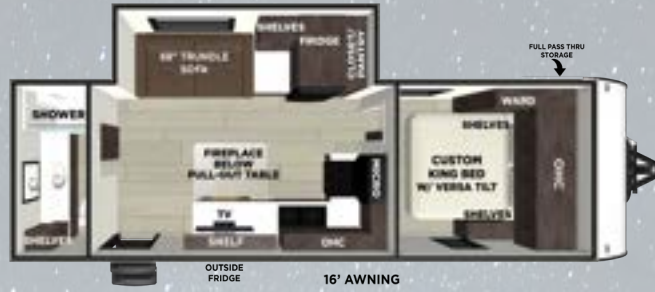

HITCH: 680 lb UWW: 5,975 lb LENGTH: 33' 3"

28ICE

HITCH: 770 lb UWW: 6,708 lb LENGTH: 32' 11"

28VBXL

HITCH: 790 lb UWW: 6,208 lb LENGTH: 3' 7"

SALEM

22ERAS

HITCH: 664 lb UYW: 6,197 lb LENGTH: 28' 2"