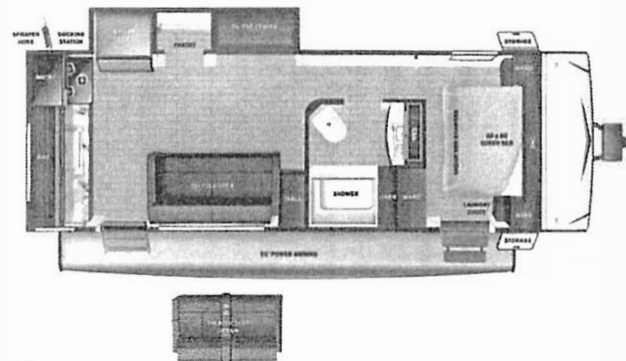

Highland RIDGE RV

Range Lite

Serial #: 58TBH0BN8N3EP3059
Model: 232MD RANGE LITE TT

Model Year: 2022 Dealer Name: CLEAR CREEK RV CENTER
16625 MERIDIAN AVE EAST
PUYALLUP, WA 98375
USA

Manufacturer's Suggested Retail Price $51,120.62

TOTAL AMOUNT DOES NOT INCLUDE STATE AND LOCAL TAXES OR LICENSE FEES. THE PRICE SHOWN ABOVE MAY NOT BE REPRESENTATIVE OF THE ACTUAL SELLING PRICE OF EQUIPMENT IN YOUR AREA.

Standard Equipment

Optional Equipment

THE FOLLOWING ITEMS ARE STANDARD ON THIS MODEL AT NO EXTRA CHARGE

OPTIONAL EQUIPMENT INSTALLED ON THIS VEHICLE BY MANUFACTURER

1. **CUSTOMER CONVENIENCE PACKAGE (MANDATORY)**
2. 15,000 BTU roof mounted A/C
   - 2-30 lb. LP bottles with cover
   - 3 burner range with 17" oven with LED lighting and flush mount glass cover
   - 8 cu. ft. refrigerator
   - AM/FM/HD/USB/AUX Bluetooth® sound bar stereo with indoor/outdoor zoned speakers
   - Bathroom skylight and roof vent
   - Bedspread
   - Dome style digital TV antenna with Wi-Fi prep
   - Enclosed exterior docking station with black tank flush
   - Entrance door with screen door, window and magnet door catch
   - EZ-store detachable cord
   - Foldable grab handle
   - Gas/electric 6.5L water heater
   - LED HDTV
   - Medicine cabinet
   - Molded front cap with LED lighting and stoneguard protection
   - Porcelain foot flush toilet
   - Power awning with LED lighting
   - Power tongue jack
   - Powered 12V bathroom vent
   - Pressed membrane countertops
   - Radial tires with aluminum rims
   - Rear observation camera prep
   - Rear roof access ladder

Base price	39,818.00
USA Standards	n/c
Customer Convenience Package	4,500.00
No Solar Package	n/c
Manual Stab Jacks	n/c
Tri-Fold Sofa	n/c

UNIT TOTAL **44,318.00**

DEALER INSTALLED OPTIONS:

PRE-DELIVERY INSPECTION	$1,795.00
FREIGHT	$5,007.62
MSRP	$51,120.62
OUR PRICE	$49,325.62

UVW
5335 lbs

Sleeps

Length
29' 9.19"

DIMENSIONS

Exterior height: 133.25"
Exterior width: 96.63"

WEIGHTS

GVWR: 7000
GAWR (front): 3500
GAWR (rear): 3500
Approx. Gross Cargo Carrying Capacity (GCCC): 1665

TIRES

Tire size (front): ST205/75R14D
Tire size (mid):
Tire size (rear): ST205/75R14D

CAPACITIES

Fresh water tank (gals.): 45.00
Gray water tank (gals.): 58.00
Black water/toilet tank (gals.): 29.00
Propane (lbs.): 60
Propane (gals.): 14
Water heater (gals.): 6.00

SEATING & SLEEPING

Queen Bed: 60 X 80

Some dimensions may be rounded and may vary from the actual dimensions
Weights may be estimated calculations and may vary from the actual weight - refer to the vehicle weight labels for actual weights
Floorplans, features and specifications are subject to change without notice.