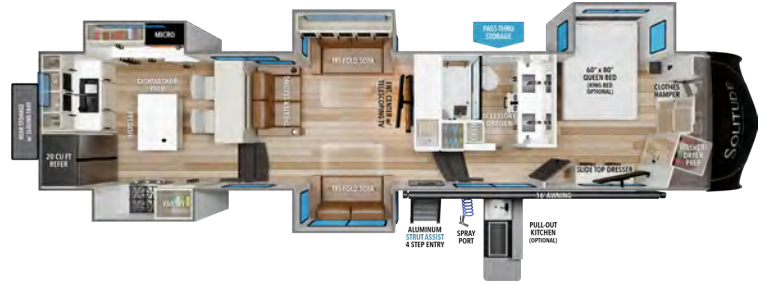

390RK U¹V¹W¹ HITCH¹ GVWR LENGTH² HEIGHT³ CAPACITY
15,000 2,794 19,000 42' 5" 13' 5" 83 106 53