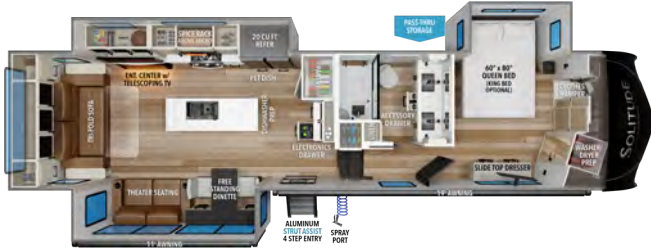

Haul safer and smarter

310GK U¹V¹W¹ HITCH¹ GVWR LENGTH² HEIGHT³ CAPACITY
 12,500 2,350 19,000 34' 4" 13' 5" 83 106 53

388MBS U¹V¹W¹ HITCH¹ GVWR LENGTH² HEIGHT³ CAPACITY
 15,600 2,900 19,000 42' 11" 13' 5" 83 106 53