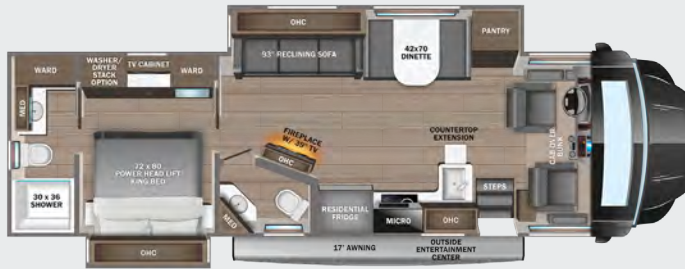

OPTIONS

A

12 Cu. Ft. Fridge

B

Theater Sofa

C

Hide-a-bed

D

Freestanding Dinette

37K

OPTIONS: A, D

37L

OPTIONS: A, B