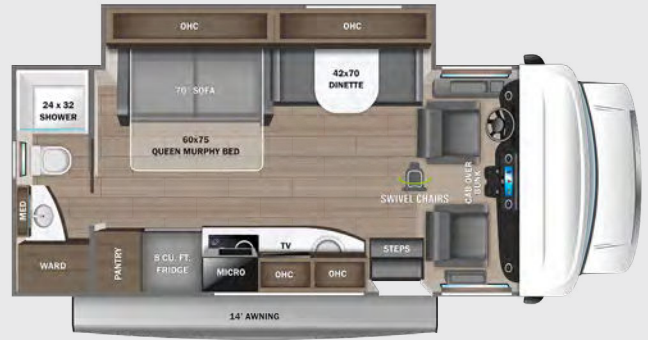

24L

OPTIONS: A, B

24R

OPTIONS: A, B

24T

OPTIONS: B

OPTIONS

EXTERIOR SELECTIONS

Standard Graphics Package

Optional Partial Paint

STANDARDS & OPTIONS

CUSTOMER VALUE PACKAGE

One-piece, seamless, fiberglass front cap
 Frameless windows
 Heated holding tanks (12V pads)
 Heated, remote-controlled, side-view mirrors
 Electric patio awning with LED lights
 Backup and side-view cameras
 Keyless cab entry
 Sony® infotainment center with Apple®
 CarPlay™ and Android Auto™
 Swivel driver and passenger seats
 with boosters

DRIVING

Mercedes-Benz® 3500 chassis with
 170 in. wheelbase
 GVWR- 11,030 lb.
 GCWR- 15,250 lb.
 V-6 Turbo 188 HP diesel engine with electronic
 fuel injection and 325 ft.-lb. torque
 7-speed automatic transmission
 220-amp alternator
 E-rated highway tires- 215/85R16
 Front and rear disc, 4-wheel anti-lock brakes
 5,000 lb. rear hitch receiver with dual
 connector 7-pin plug
 12V chassis battery
 24.5 gal. fuel tank
 5.8 gal. DEF tank
 Driver and passenger airbags
 Power windows and door locks
 Tilt steering wheel
 A/C and cruise control
 Auxiliary start switch
 Privacy curtains for cab area

OPTIONS

Front entertainment center with 32 in. LED TV
 3,200W diesel generator
 Folding windshield sun shade
 4-point hydraulic leveling jacks
 Theater seating ILO dinette (24L)
 190W solar panel with dual controller and
 second house battery