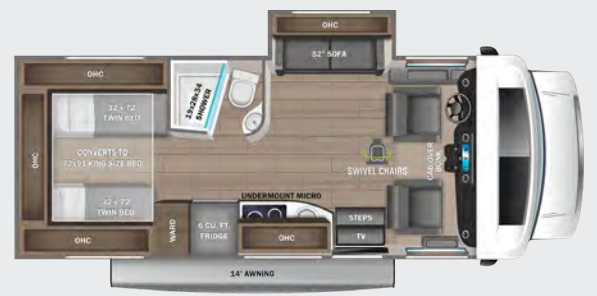

OPTIONS

A

B

24TP OPTIONS: B