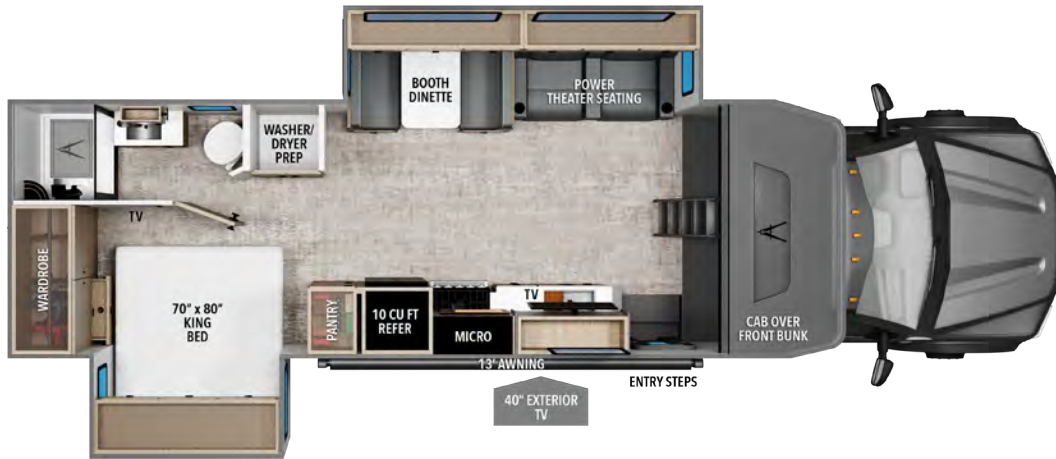

LINEAGE™ SERIES F

31ZW

| EXT. LENGTH | HEIGHT | EXT. WIDTH | GVWR | GCWR | WATER GAL | LP | FUEL | SLEEPS |
|-------------|--------|------------|--------|--------|-----------|-------------------|----------|--------|
| 33' 9" | 12' 3" | 102" | 22,000 | 43,500 | 79 66 45 | 20.3 GAL / 88 LBS | 66.5 GAL | 5 |