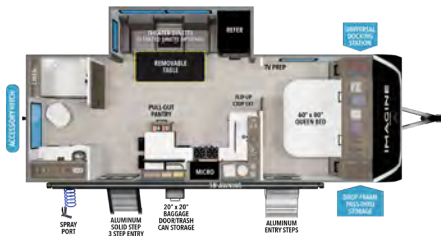

IMAGINE

NEW

2300MK   UVW¹ **6,012**   HITCH¹ **641**   LENGTH² **26' 6"**   HEIGHT **11' 2"**   CAPACITY **45 82 45**