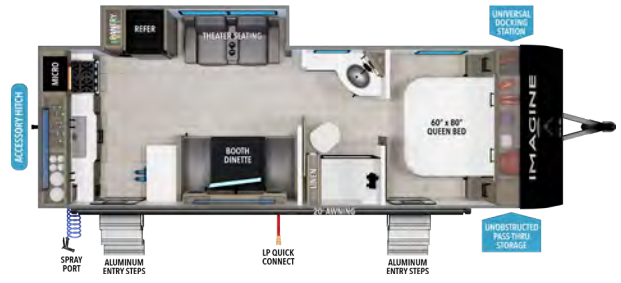

23LDE   UVW¹ 5,831   HITCH² 621   LENGTH² 28' 2"   HEIGHT 10' 10"   CAPACITY 37 82 37