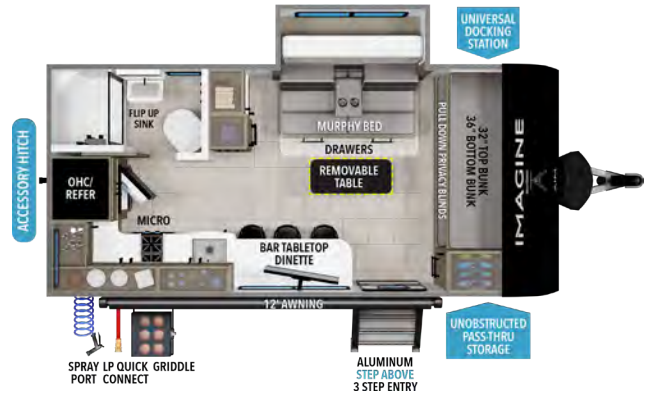

IRVINE PRIVACY ROLLER SHADES

*Effortless light
control and privacy.*

IMAGINE

AIM

14MS UVW¹ HITCH¹ LENGTH² HEIGHT CAPACITY
 3,920 454 17' 11" 10' 5" 37 82 37

16BL UVW¹ HITCH¹ LENGTH² HEIGHT CAPACITY
 4,196 406 19' 11" 10' 5" 37 45 37