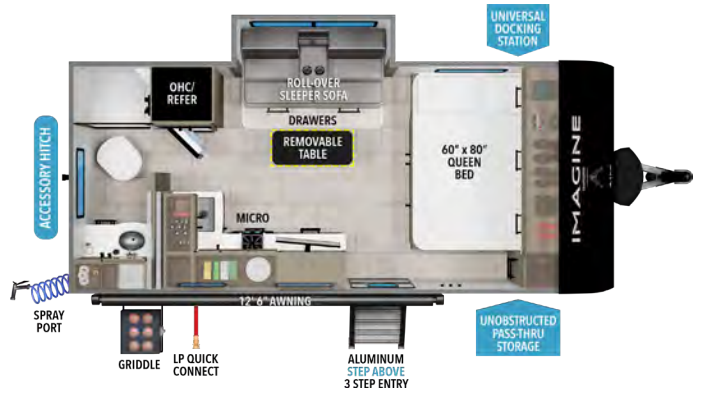

16ML   UVW¹   HITCH¹   LENGTH²   HEIGHT   CAPACITY
3,904   412   20'   10' 11"   37 45 37

FOR MORE INFORMATION
SCAN THE QR CODE USING YOUR
MOBILE PHONE CAMERA APP

¹ Based on average weight of the standard build. ² Hitch to rear