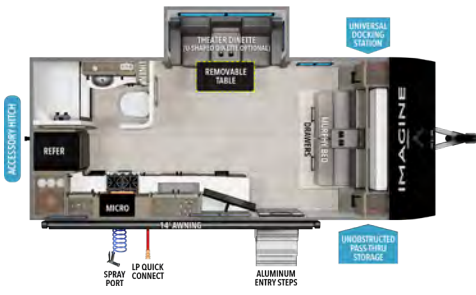

IMAGINE®

XLS

17MKE   UVW¹ 4,921   HITCH² 517   LENGTH² 21' 8"   HEIGHT 10' 5"   CAPACITY 37 45 37