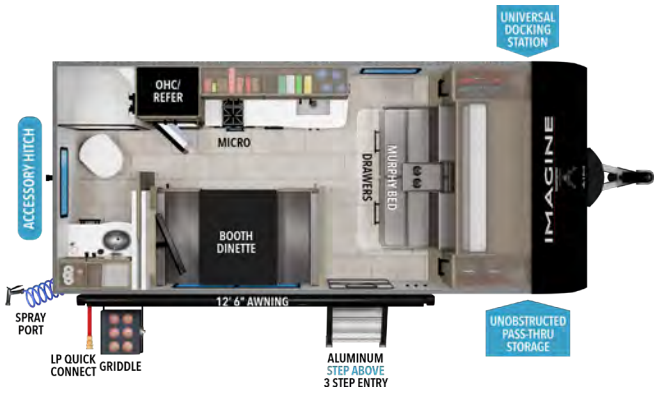

IRVINE PRIVACY ROLLER SHADES

*Effortless light
control and privacy.*

IMAGINE

AIM

14MS UVW¹ HITCH¹ LENGTH² HEIGHT CAPACITY
 3,920 454 17' 11" 10' 5" 37 82 37

16BL UVW¹ HITCH¹ LENGTH² HEIGHT CAPACITY
 4,196 406 19' 11" 10' 5" 37 45 37

15RB UVW¹ HITCH¹ LENGTH² HEIGHT CAPACITY
 3,781 378 19' 11" 10' 11" 37 45 37

16ML UVW¹ HITCH¹ LENGTH² HEIGHT CAPACITY
 3,904 412 20' 10' 11" 37 45 37

FOR MORE INFORMATION
 SCAN THE QR CODE USING YOUR
 MOBILE PHONE CAMERA APP