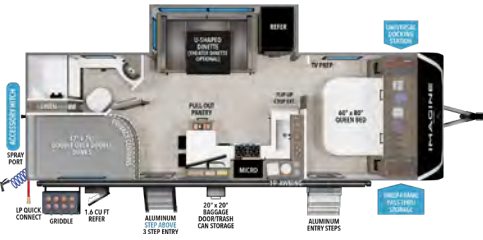

NEW

2470BH   UVW¹ **6,406**   HITCH¹ **659**   LENGTH² **29'**   HEIGHT **11' 2"**   CAPACITY **45 82 45**