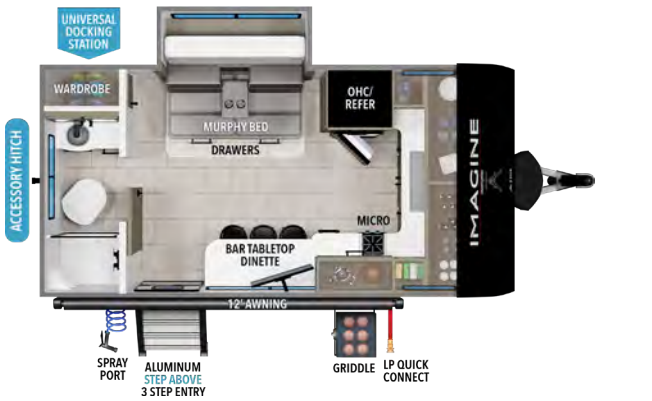

IRVINE PRIVACY ROLLER SHADES

*Effortless light
control and privacy.*

IMAGINE

AIM

14MS UVW¹ HITCH¹ LENGTH² HEIGHT CAPACITY
 3,920 454 17' 11" 10' 5" 37 82 37

16BL UVW¹ HITCH¹ LENGTH² HEIGHT CAPACITY
 4,196 406 19' 11" 10' 5" 37 45 37