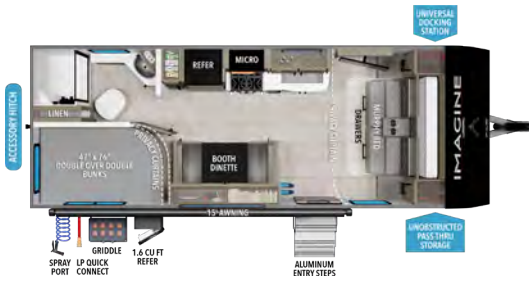

¹ Based on average weight of the standard build. ² Hitch to rear

IMAGINE[®]

XLS

17MKE UVW¹ 4,921 HITCH² 517 LENGTH² 21' 8" HEIGHT 10' 5" CAPACITY 37 45 37

22RBE UVW¹ 5,379 HITCH² 618 LENGTH² 25' 8" HEIGHT 10' 10" CAPACITY 37 82 37