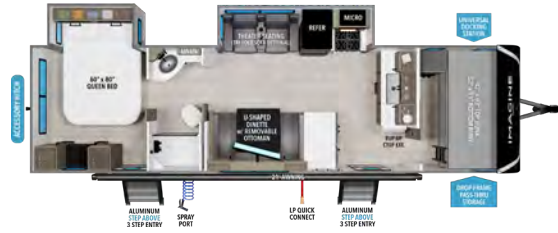

2920BS   UVW¹ **7,830**   HITCH¹ **828**   LENGTH² **34' 6"**   HEIGHT **11' 3"**   CAPACITY **45 90 45**