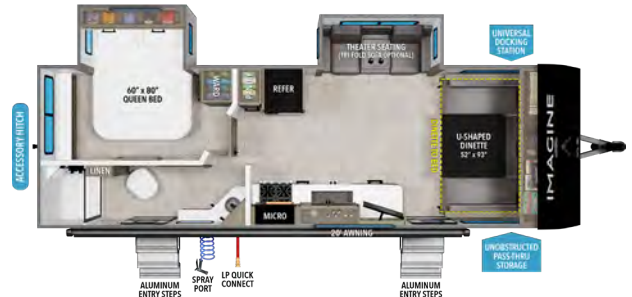

24BSE   UVW¹ 6,124   HITCH² 639   LENGTH² 28' 8"   HEIGHT 10' 10"   CAPACITY 37 82 37