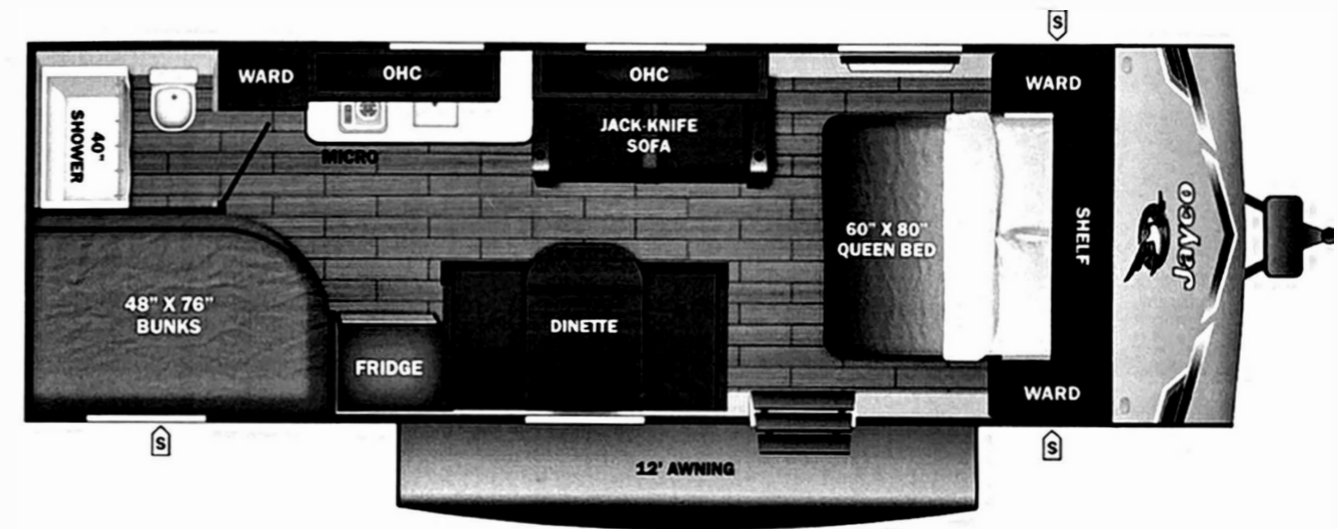

CUSTOMER VALUE PACKAGE (MANDATORY - SPORT EDITION)

- 12V Refrigerator
- 19,000 BTU furnace
- 2 burner stovetop
- Bathroom vent
- Detachable power cord
- Entry door with window and shade prep
- G20 dark tinted privacy windows
- LED interior and exterior lights
- Microwave oven
- Stabilizer jacks
- Window shades
- Power awning
- Front tongue jack
- Rear bumper
- 20# LP bottle
- On-demand tankless water heater

STANDARD INTERIOR EQUIPMENT

- 300 lb. rated single bunk beds
- 600 lb. rated double bunk beds
- Digital TV antenna
- Heavy-duty, 75 lb., full-extension, steel ball-bearing drawer guides
- High rise kitchen faucet
- Marine-grade toilet with foot flush
- Plywood bed platforms
- Queen mattress
- Residential-style hidden cabinet door hinges
- Residential-style kitchen counter tops
- Shower curtain with curved shower track (select models)
- Solid hardwood cabinet doors with screwed stile construction and hidden hinges
- Vinyl flooring throughout

Base price 24,374.00
 USA STANDARDS n/c
 CUSTOMER VALUE PACKAGE
 SPORT EDITION 5,250.00

UNIT TOTAL 29,624.00

DEALER INSTALLED OPTIONS

UVW
 4355 lbs

Sleeps

Length
 27' 7"

DIMENSIONS

Exterior height: 123.50"
 Exterior width: 96.00"
WEIGHTS
 GVWR: 6000
 GAWR (front): 3500
 GAWR (rear): 3500
 Approx. Gross Cargo Carrying Capacity (GCCC): 1645