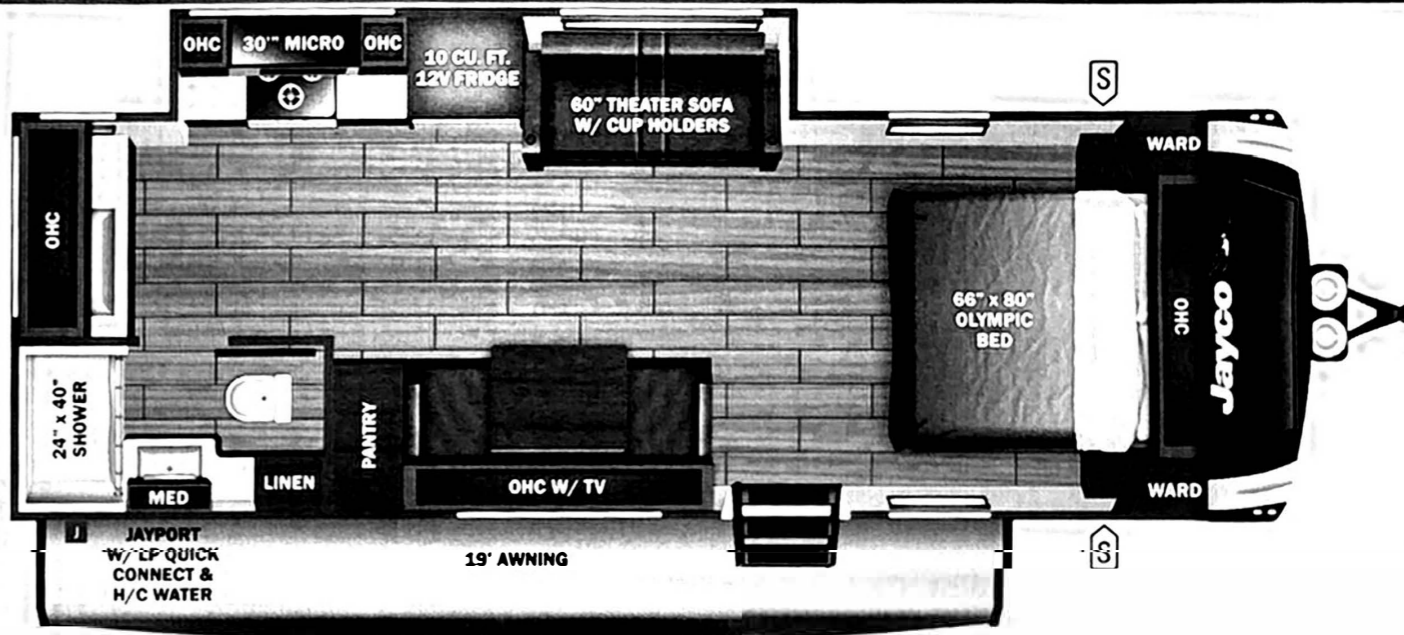

JAYPORT W/ LP QUICK CONNECT & H/C WATER

UVW 6699 lbs

Sleeps

Length 27' 7.13"

DIMENSIONS

- Exterior height: 140.25"
- Exterior width: 96.75"
- GVWR: 8400
- GAWR (front): 5145
- GAWR (rear): 5145
- Approx. Gross Cargo Carrying Capacity (GCCC): 1701