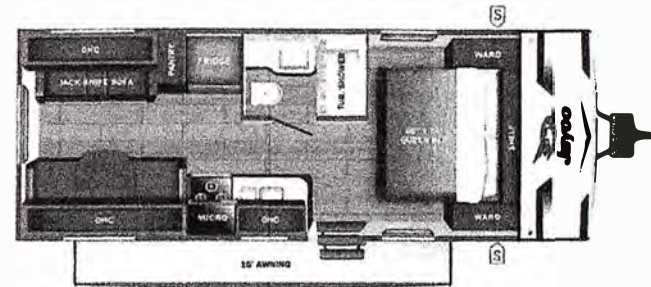

Standard Equipment

Optional Equipment

THE FOLLOWING ITEMS ARE STANDARD ON THIS MODEL AT NO EXTRA CHARGE

OPTIONAL EQUIPMENT INSTALLED ON THIS VEHICLE BY MANUFACTURER

INTERIOR
Solid hardwood cabinet doors with screwed stro construction and hidden hinges
Vinyl flooring throughout
Digital TV antenna
Horizontal style kitchen countertops
High top kitchen island
Heavy duty 7 1/2 lb. full extension steel ballbearing drawer
Glides:
Plywood bed platform
Queen mattress (select models)
300 lb. rated single bunk beds
600 lb. rated double bunk beds
Marine grade toilet with foot flush
Shower curtain with curved shower track (select models)
Wood trimmed mirror in bathroom

CUSTOMER VALUE PACKAGE (Mandatory)
Solid Steps entry steps
On demand tankless water heater
Powder coating with LED lights
Marine grade exterior stereo speakers
Staircase packs
Spare tire with cover
Keyed A-key™ entry and baggage doors
Large folding entry door grab handle
Window shades
Range hood
8 cu ft 12V refrigerator
Microwave oven
Fitted bed sheet (N/A 154BH)
Bathroom skylight
Tub/shower surround
Backup camera prep
Detachable power cord
120 dark tinted privacy windows
Bathroom vent
LED interior and exterior lights
Entry door with window and shade prep
A/C (12V) stereo

Base price 27,906 00
USA STANDARDS n/c
CUSTOMER VALUE PACKAGE 5,250 00
13,500 BTU ROOF MOUNTED A/C n/c
METAL SIDEWALL n/c
NO ENCLOSED UNDERBELLY n/c
STANDARD RADIAL TIRES n/c

UNIT TOTAL **33,156.00**

DEALER INSTALLED OPTIONS

24-22259N

UVW
4320 lbs

Sleeps

Length
25' 8"

DIMENSIONS

Exterior height	116 00"
Exterior width	96 00"
GVWR	4500
GVW (1000 lbs)	3500
GVW (1200 lbs)	3500
Approach (1000 lbs) capacity (1000)	1100
Tire size (1400 lbs)	ST205/75R14D
Tire size (1500 lbs)	ST205/75R14D
Tire size (1600 lbs)	ST205/75R14D

CAPACITIES

Fresh water tank (gals)	52.00
Gray water tank (gals)	19.00
Black water toilet tank (gals)	33.00
Propane (lbs)	40
Propane (gals)	1.4
Water heater (gals/hr)	2.00

SEATING & SLEEPING

TIRES

Some dimensions may be rounded and may vary from the actual dimensions
Weights may be estimated calculations and may vary from the actual weight - refer to the vehicle weight labels for actual weights
Floorplans, features and specifications are subject to change without notice.

2+3
YEAR YEAR
WARRANTY