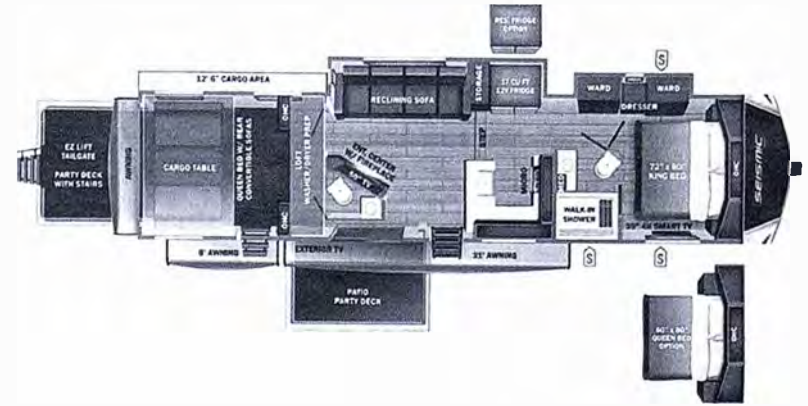

Standard Equipment

Optional Equipment

THE FOLLOWING ITEMS ARE STANDARD ON THIS MODEL
AT NO EXTRA CHARGE

OPTIONAL EQUIPMENT INSTALLED ON THIS VEHICLE
BY MANUFACTURER

UNIT TOTAL 184,146.00

DEALER INSTALLED OPTIONS

Manufacturer's Suggested Retail Price $184,146.00

TOTAL AMOUNT DOES NOT INCLUDE STATE AND LOCAL TAXES OR LICENSE FEES. THE PRICE SHOWN ABOVE MAY OR MAY NOT BE REPRESENTATIVE OF THE ACTUAL SELLING PRICE OF SIMILAR RECREATIONAL VEHICLES IN YOUR AREA.