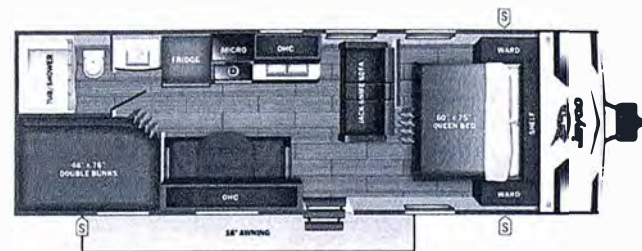

UVW
4710 lbs

Sleeps

Length
29' 5"

DIMENSIONS

Exterior height: .....126.00"
Exterior width: .....96.00"

WEIGHTS

GVWR: 6500
GAWR (front): 3500
GAWR (rear): 3500
Approx. Gross Cargo Carrying Capacity (GCCC): 1700

CAPACITIES

Fresh water tank (gals.): 52.00
Gray water tank (gals.): 39.00
Black water/toilet tank (gals.): 39.00
Propane (lbs.): 40
Propane (gals.): 9
Water heater (gals.): 0.00

SEATING & SLEEPING

TIRES

Tire size (front): ST205/75R14D
Tire size (mid): .....
Tire size (rear): ST205/75R14D
Tire size (spare): ST205/75R14D

Some dimensions may be rounded and may vary from the actual dimensions
Weights may be estimated calculations and may vary from the actual weight - refer to the vehicle weight labels for actual weights
Floorplans, features and specifications are subject to change without notice.