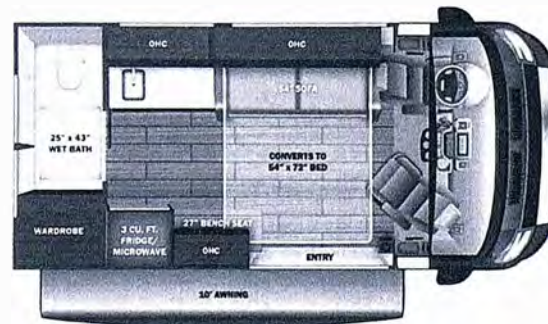

DIMENSIONS

Exterior height: 111.00"
Exterior width: 83.00"

CAPACITIES

Fresh water tank (gals.): 21.00
Gray water tank (gals.): 24.00
Black water/toilet tank (gals.): 4.75
Propane (lbs.): 0
Propane (gals.): 0
Water heater (gals.): 0.00

TIRES

Tire size (front): LT225/5R16E
Tire size (mid):
Tire size (rear): LT225/5R16E

Some dimensions may be rounded and may vary from the actual dimensions
Weights may be estimated calculations and may vary from the actual weight - refer to the vehicle weight labels for actual weights
Floorplans, features and specifications are subject to change without notice.

24-22147N