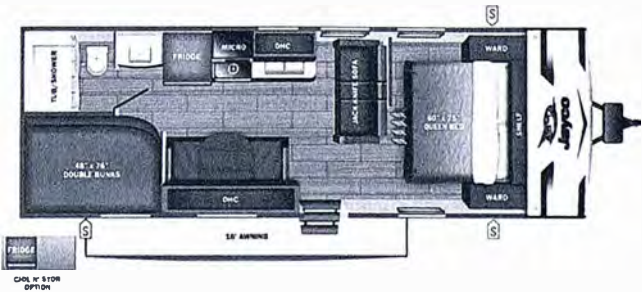

UVW
4710 lbs

Sleeps

Length
29' 5"

DIMENSIONS

Exterior height: .....126.00"
Exterior width: .....96.00"

WEIGHTS

GVMR: 6000
GAWR (front): 3500
GAWR (rear): 3500
Approx. Gross Cargo Carrying Capacity(GCCC): 1290

CAPACITIES

Fresh water tank (gals.):...52.00
Gray water tank (gals.):...39.00
Black water/toilet tank (gals.):...39.00
Propane (lbs.): 40
Propane (gals.): 9
Water heater (gals.): 0.00

SEATING & SLEEPING

TIRES

Tire size (front): ST205/75R14D
Tire size (mid): .....
Tire size (rear): ST205/75R14D
Tire size (spare): ST205/75R14D

Some dimensions may be rounded and may vary from the actual dimensions

Weights may be estimated calculations and may vary from the actual weight - refer to the vehicle weight labels for actual weights

Floorplans, features and specifications are subject to change without notice.

24-22144N