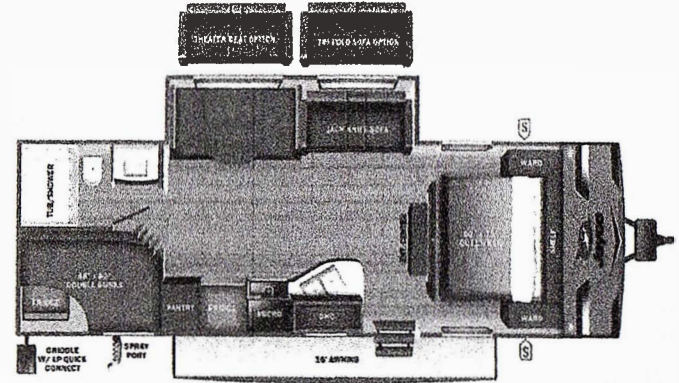

#### Optional Equipment

OPTIONAL EQUIPMENT INSTALLED ON THIS VEHICLE  
 BY MANUFACTURER

Base price	38,156.00
USA STANDARDS	n/c
CUSTOMER VALUE PACKAGE	5,250.00
15,000 BTU AC	300.00
METAL SIDEWALL	n/c
BLACK SPOKE RIMS	n/c
20# LP GAS BOTTLES	n/c
ROOF LADDER	188.00
HIDE-A-BED SOFA	593.00

**UVW** 6051 lbs **Sleeps** **Length** 30' 3.63"

DIMENSIONS	CAPACITIES
Exterior height:.....134.75"	Fresh water tank (gals.):...52.00
Exterior width:.....96.00"	Gray water tank (gals.):...39.00
<b>WEIGHTS</b>	Black water/toilet tank (gals.):...39.00
GVWR:.....7100	Propane (lbs.):...40
GVWR (front):.....3500	Propane (gals.):...9
GVWR (rear):.....3500	Water heater (gals.):...0.00
Approx. Gross Cargo Carrying Capacity (GCC):.....1049	<b>SEATING &amp; SLEEPING</b>