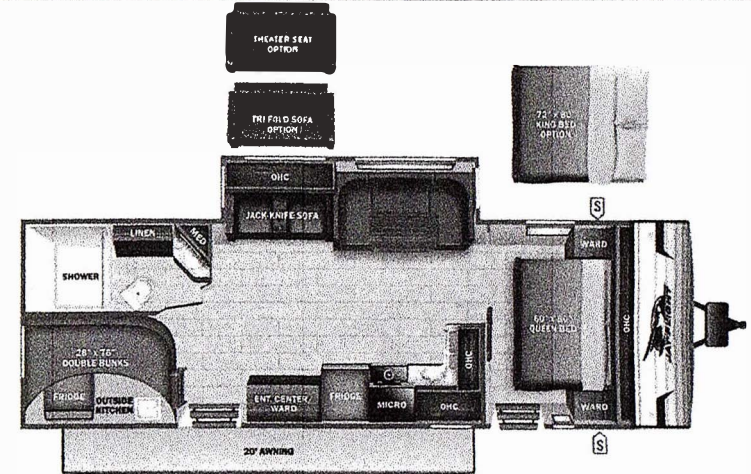

UVW
7350 lbs

Sleeps
8-10

Length
33' 3.75"

DIMENSIONS

Exterior height: ..... 134.13"

Exterior width: ..... 96.00"

WEIGHTS

G.V.W.R.: 8850

GAWR (front): 4300

GAWR (rear): 4400

Approx. Gross Cargo Carrying Capacity (GCC): 1500

CAPACITIES

Fresh water tank (gals.): 76.00

Gray water tank (gals.): 78.00

Black water/toilet tank (gals.): 39.00

Propane (lbs.): 60

Propane (gals.): 14

Water heater (gals.): 6.00

Some dimensions may be rounded and may vary from the actual dimensions
Weights may be estimated calculations and may vary from the actual weight - refer to the vehicle weight labels for actual weights
Floorplans, features and specifications are subject to change without notice.

2+3
YEAR | YEAR
LIMITED | STRUCTURAL
WARRANTY

22-21267N