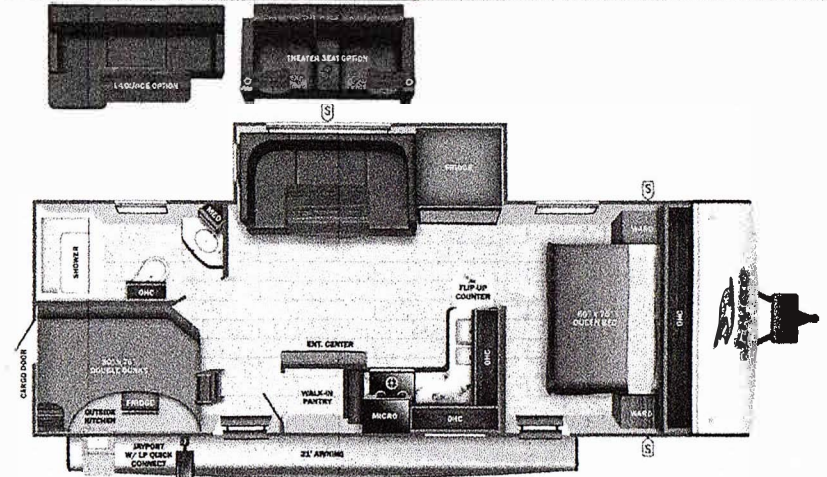

Manufacturer's Suggested Retail Price $49,943.00

TOTAL AMOUNT DOES NOT INCLUDE STATE AND LOCAL TAXES OR LICENSE FEES. THE PRICE SHOWN ABOVE MAY OR MAY NOT BE REPRESENTATIVE OF THE ACTUAL SELLING PRICE OF SIMILAR RECREATIONAL VEHICLES IN YOUR AREA.