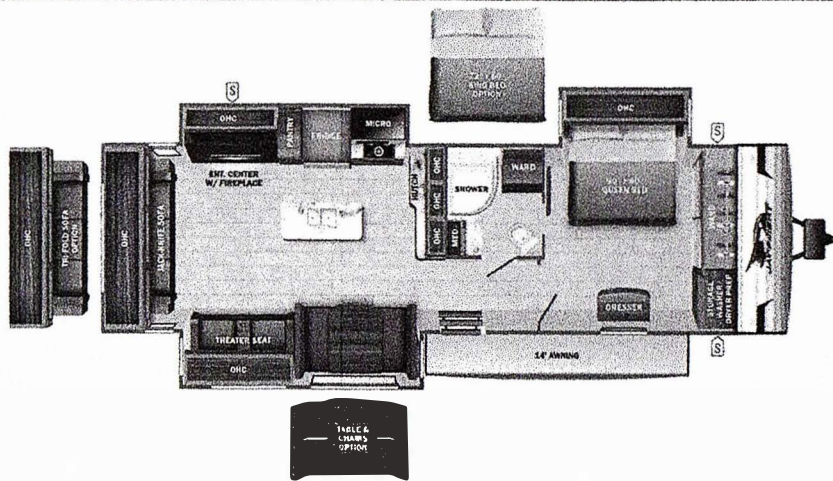

Manufacturer's Suggested Retail Price $60,486.00

TOTAL AMOUNT DOES NOT INCLUDE STATE AND LOCAL TAXES OR LICENSE FEES. THE PRICE SHOWN ABOVE MAY OR MAY NOT BE REPRESENTATIVE OF THE ACTUAL SELLING PRICE OF SIMILAR RECREATIONAL VEHICLES IN YOUR AREA.