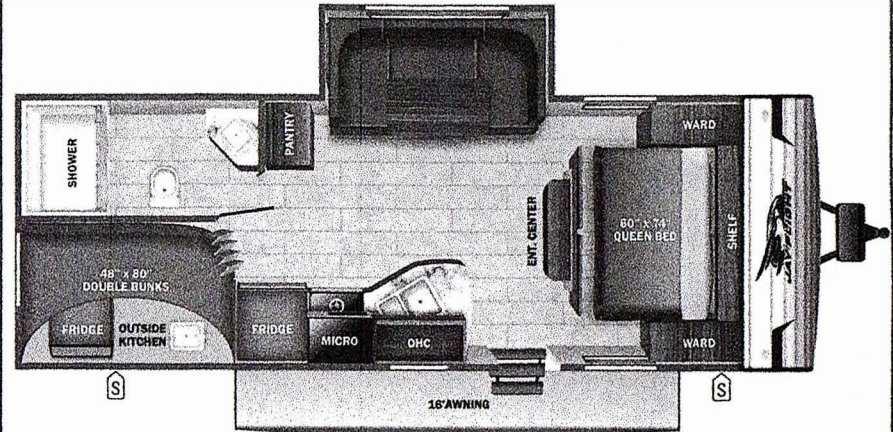

Manufacturer's Suggested Retail Price $37,618.00

TOTAL AMOUNT DOES NOT INCLUDE STATE AND LOCAL TAXES OR LICENSE FEES. THE PRICE SHOWN ABOVE MAY OR MAY NOT BE REPRESENTATIVE OF THE ACTUAL SELLING PRICE OF SIMILAR RECREATIONAL VEHICLES IN YOUR AREA.