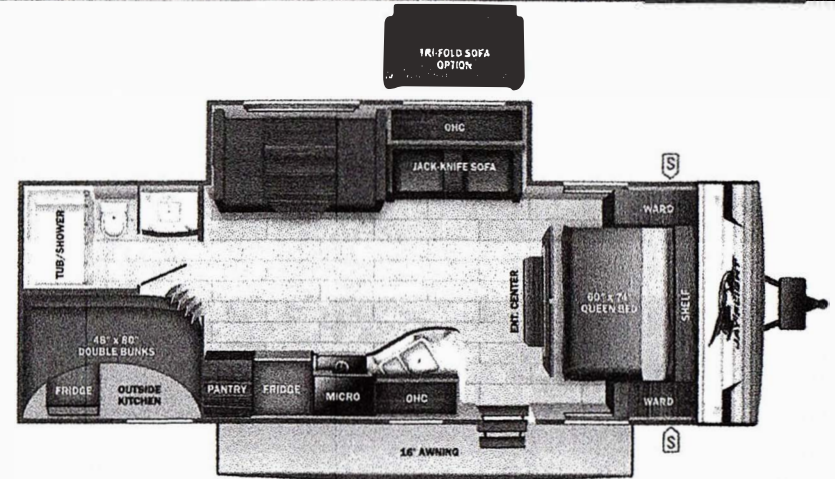

Jay Flight SLX

Serial #: 1UJB0BPXN17W0471
Model: 267BHS JAY FLIGHT SLX TT

Model Year: 2022 Dealer Name: CAMPERLAND OF OKLAHOMA LLC
8347 EAST 11TH STREET
TULSA, OK 74112
USA

Manufacturer's Suggested Retail Price $38,156.00

TOTAL AMOUNT DOES NOT INCLUDE STATE AND LOCAL TAXES OR LICENSE FEES. THE PRICE SHOWN ABOVE MAY OR MAY NOT BE REPRESENTATIVE OF THE ACTUAL SELLING PRICE OF SIMILAR RECREATIONAL VEHICLES IN YOUR AREA.