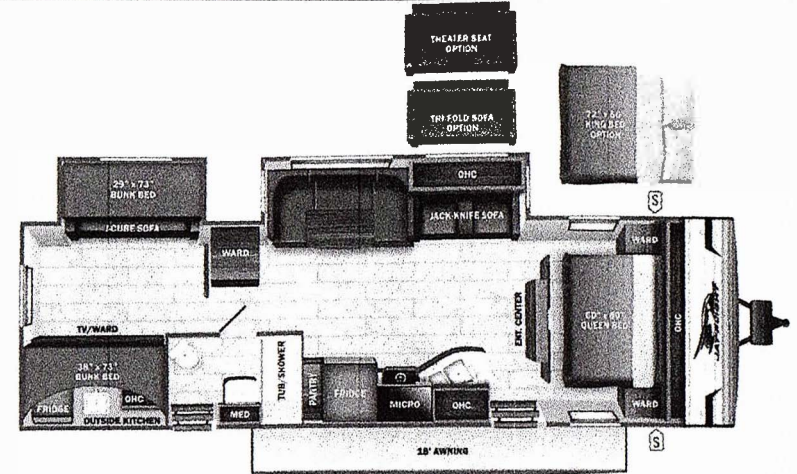

Manufacturer's Suggested Retail Price $57,771.00

TOTAL AMOUNT DOES NOT INCLUDE STATE AND LOCAL TAXES OR LICENSE FEES. THE PRICE SHOWN ABOVE MAY OR MAY NOT BE REPRESENTATIVE OF THE ACTUAL SELLING PRICE OF SIMILAR RECREATIONAL VEHICLES IN YOUR AREA.