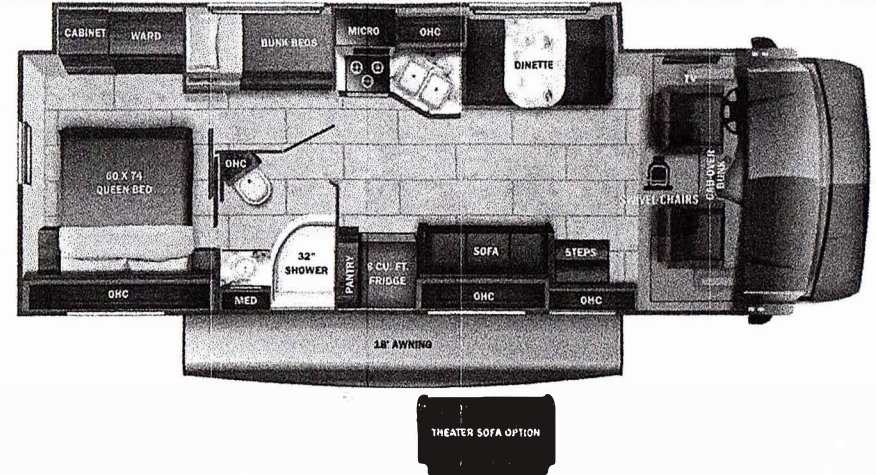

Manufacturer's Suggested Retail Price $139,990.00

TOTAL AMOUNT DOES NOT INCLUDE STATE AND LOCAL TAXES OR LICENSE FEES. THE PRICE SHOWN ABOVE MAY OR MAY NOT BE REPRESENTATIVE OF THE ACTUAL SELLING PRICE OF SIMILAR RECREATIONAL VEHICLES IN YOUR AREA.