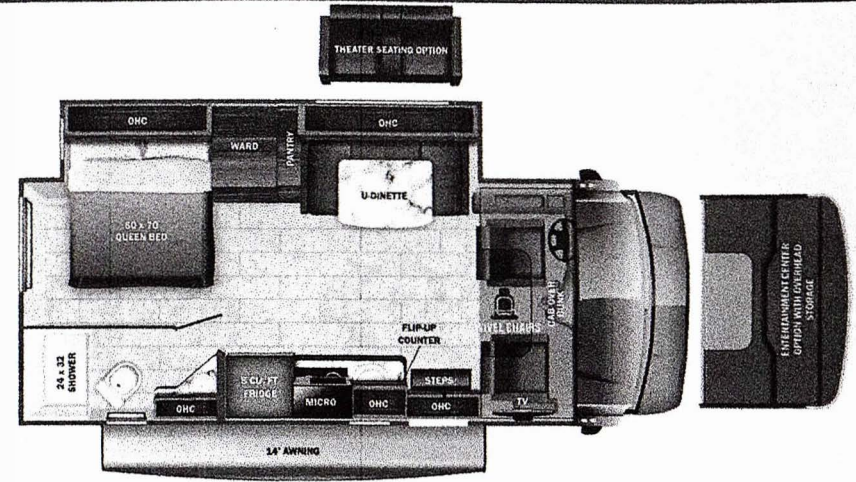

DIMENSIONS

- Exterior height: 137.00"
- Exterior width: 96.00"
- Tire size (front): LT215/85R16
- Tire size (mid): LT215/85R16
- Tire size (rear): LT215/85R16

CAPACITIES

- Fresh water tank (gals.): 43.00
- Gray water tank (gals.): 31.00
- Black water/toilet tank (gals.): 31.00
- Propane (lbs.): 41
- Propane (gals.): 9
- Water heater (gals.): 6.00

22-21129N

Some dimensions may be rounded and may vary from the actual dimensions
Weights may be estimated calculations and may vary from the actual weight - refer to the vehicle weight labels for actual weights
Floorplans, features and specifications are subject to change without notice.