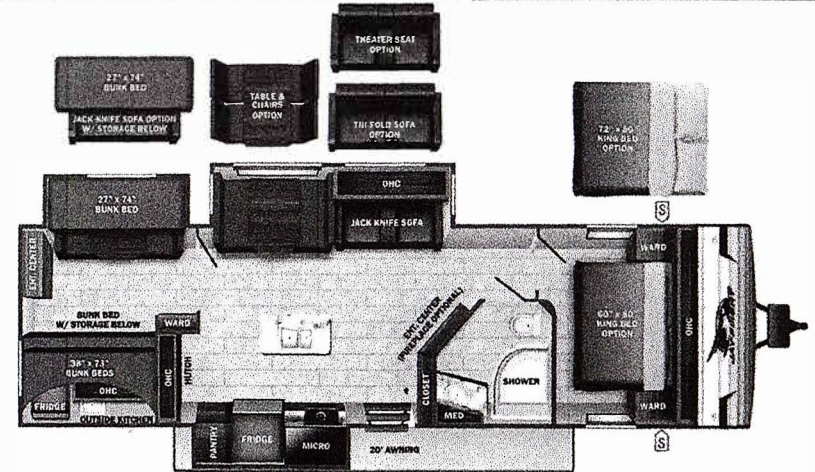

Manufacturer's Suggested Retail Price $58,985.00

TOTAL AMOUNT DOES NOT INCLUDE STATE AND LOCAL TAXES OR LICENSE FEES. THE PRICE SHOWN ABOVE MAY OR MAY NOT BE REPRESENTATIVE OF THE ACTUAL SELLING PRICE OF SIMILAR RECREATIONAL VEHICLES IN YOUR AREA.