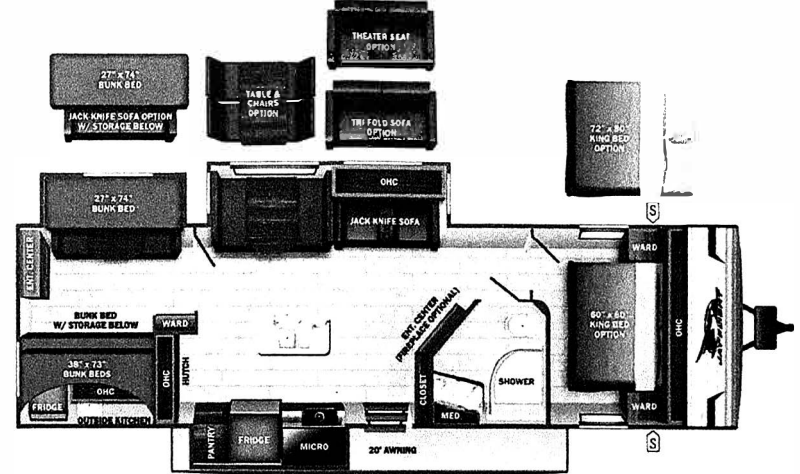

Manufacturer's Suggested Retail Price $54,410.00

TOTAL AMOUNT DOES NOT INCLUDE STATE AND LOCAL TAXES OR LICENSE FEES. THE PRICE SHOWN ABOVE MAY OR MAY NOT BE REPRESENTATIVE OF THE ACTUAL SELLING PRICE OF SIMILAR RECREATIONAL VEHICLES IN YOUR AREA