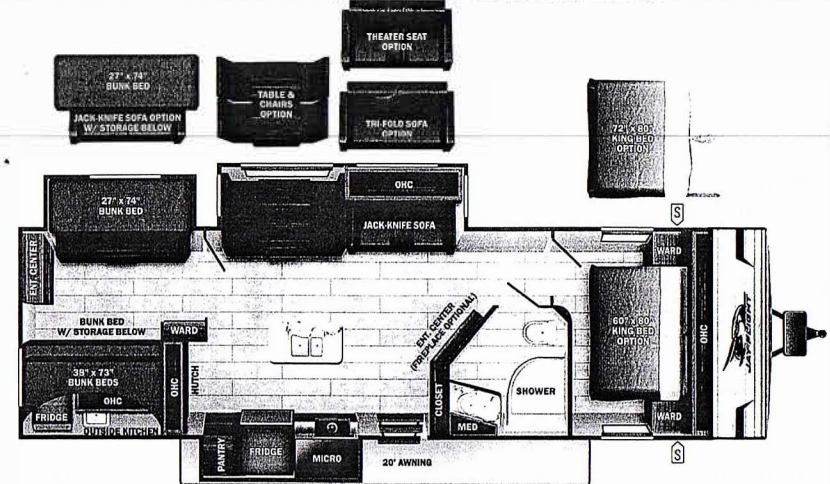

Manufacturer's Suggested Retail Price $53,225.00

TOTAL AMOUNT DOES NOT INCLUDE STATE AND LOCAL TAXES OR LICENSE FEES. THE PRICE SHOWN ABOVE MAY OR MAY NOT BE REPRESENTATIVE OF THE ACTUAL SELLING PRICE OF SIMILAR RECREATIONAL VEHICLES IN YOUR AREA.