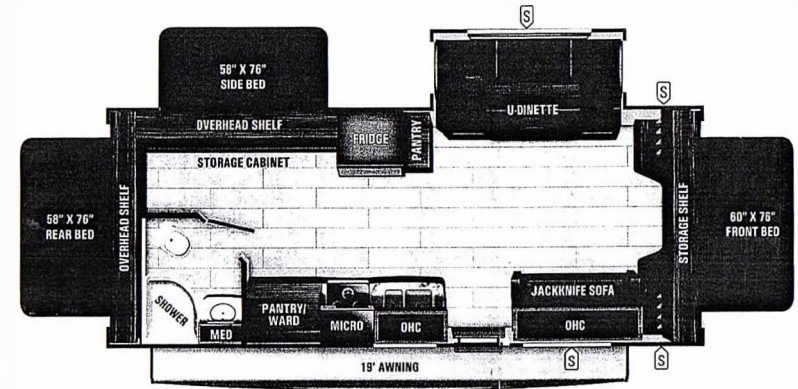

Manufacturer's Suggested Retail Price $41,086.00

TOTAL AMOUNT DOES NOT INCLUDE STATE AND LOCAL TAXES OR LICENSE FEES. THE PRICE SHOWN ABOVE MAY OR MAY NOT BE REPRESENTATIVE OF THE ACTUAL SELLING PRICE OF SIMILAR RECREATIONAL VEHICLES IN YOUR AREA.