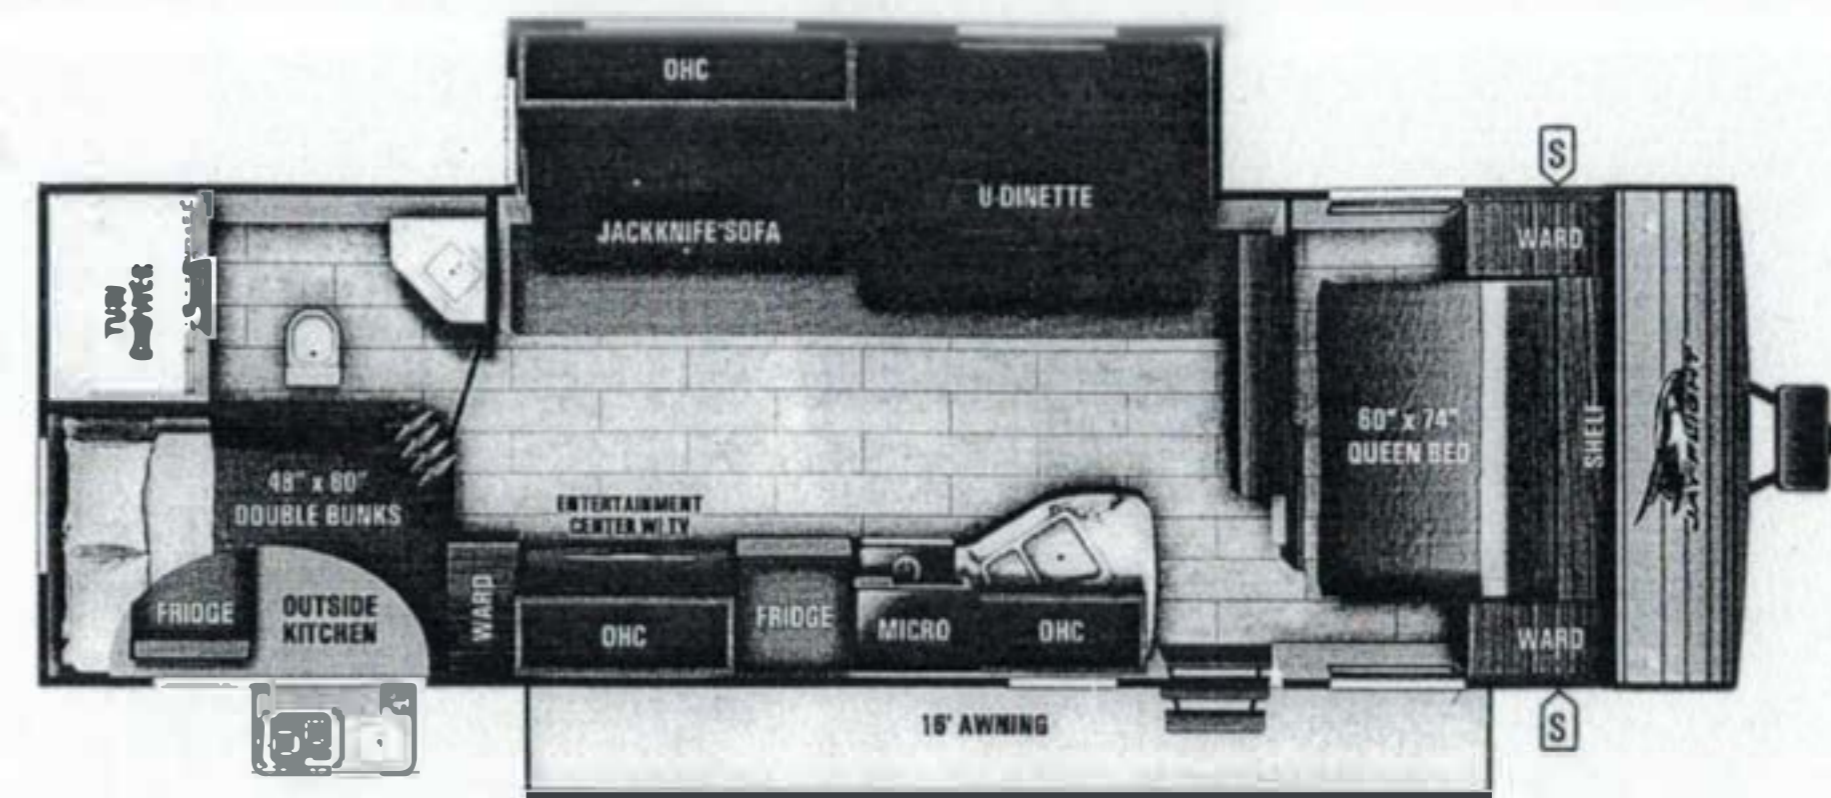

- Interior**
- 81 in. ceiling height
 - Solid hardwood cabinet doors
 - LED interior lighting
 - Wardrobe/pantry storage
 - Large 50/50 acrylic kitchen sink
 - Brushed nickel faucets
 - Heavy-duty, 75 lb. full-extension, steel ball-bearing drawer guides
 - J-Steel™ jackknife sofa
 - Vinyl flooring
 - Residential-grade carpet (select models)
 - Premium multimedia sound system with MP3/ipod input jacks and Bluetooth® connectivity
 - Digital TV antenna
 - Cable/satellite TV hookup
 - Residential-height plywood bed platforms
 - Bedroom doors in place of curtains (select models)
 - Queen bed struts
 - Marine-grade toilet with foot flush
 - Tub surround
 - Bathroom exhaust vent
 - Shower curtain with curved shower track (select models)
 - Wood-trimmed mirror in bathroom
 - Queen Sealy® mattress
 - Bedroom LED accent lighting
 - 300 lb. rated bunk beds (select models)
 - 600 lb. rated bunk beds (double bunks only)
 - Privacy curtains in bunk areas (select models)
 - 4 in. thick bunk mats (select models)
 - Smoked glass cabinet door inserts (select models)
 - Seamless solid-surface look kitchen countertops

UNIT TOTAL **34,173.00**

DEALER INSTALLED OPTIONS

21-20748N

UVW
6466 lbs

Sleeps
8-10

Length
33' 6.75"

DIMENSIONS

Exterior height:.....131.63"
 Exterior width:.....96.00"

Queen bed:.....60 X 80
 U-dinette:.....42 X 82
 Sofa:.....42 X 60
 Hide-a-bed (optional):...47 X 73
 Bunks:.....48 X 80

Some dimensions may be rounded and may vary from the actual dimensions

Weights may be estimated calculations and may vary from the actual weight - refer to the vehicle weight labels for actual weights