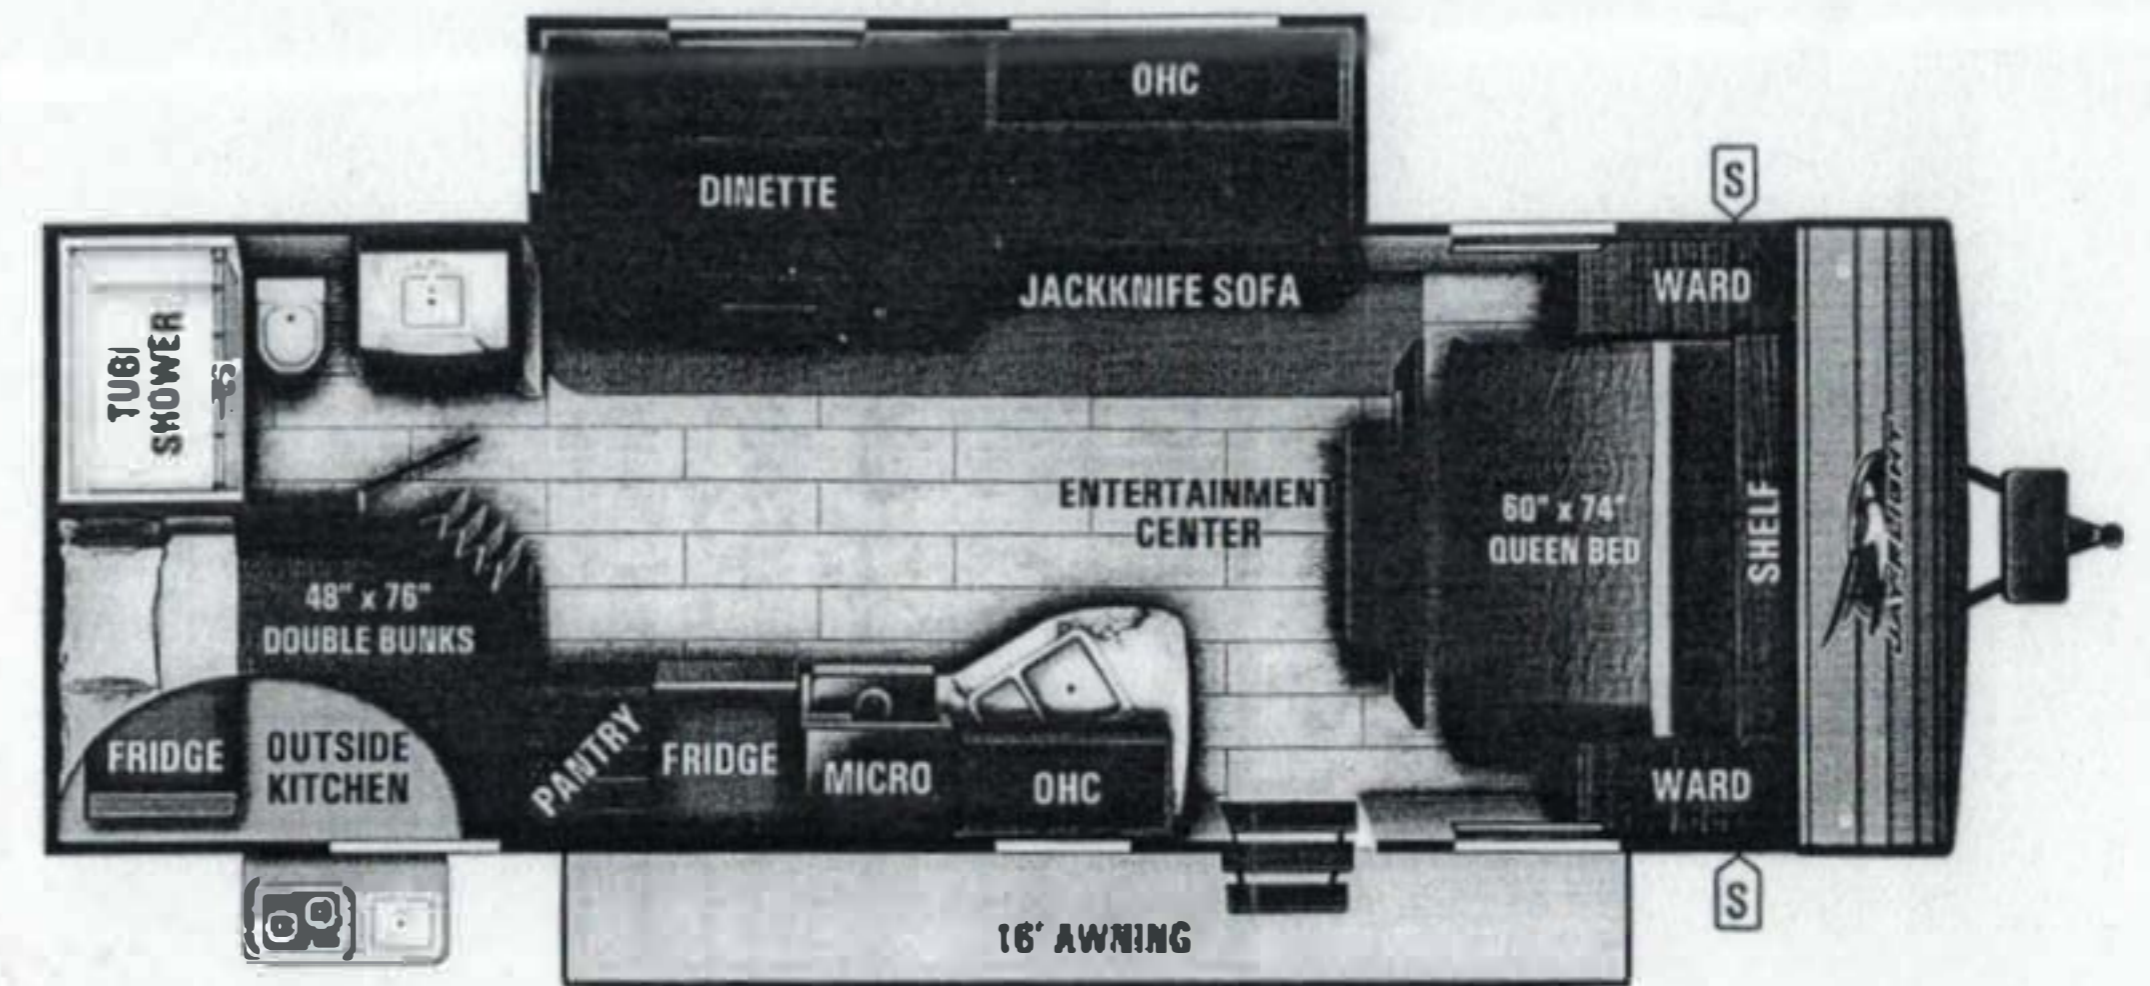

UVW 6006 lbs **Sleeps** 8-10 **Length** 30' 3.63"

DIMENSIONS

Exterior height:	132.00"
Exterior width:	96.25"
WEIGHTS	
GVWR:	7000
GAWR (front):	3500
GAWR (rear):	3500
Approx. Gross Cargo Carrying Capacity (GCCC):	994

SEATING & SLEEPING

Queen bed:	60 X 74
Sofa:	42 X 60
Dinette:	42 X 82
Ride-a-bed (optional):	47 X 73
Bunks:	48 X 80

Some dimensions may be rounded and may vary from the actual dimensions
 Weights may be estimated calculations and may vary from the actual weight - refer to the vehicle weight labels for actual weights
 Floorplans, features and specifications are subject to change without notice.