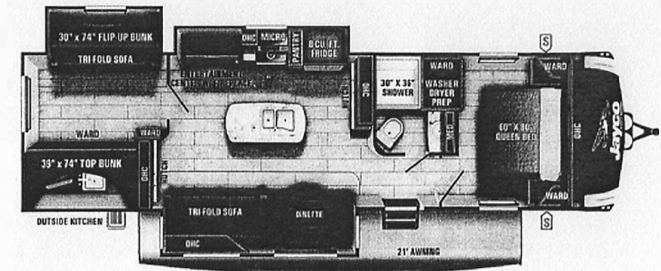

Manufacturer's Suggested Retail Price $63,242.00

TOTAL AMOUNT DOES NOT INCLUDE STATE AND LOCAL TAXES OR LICENSE FEES. THE PRICE SHOWN ABOVE MAY OR MAY NOT BE REPRESENTATIVE OF THE ACTUAL SELLING PRICE OF SIMILAR RECREATIONAL VEHICLES IN YOUR AREA.