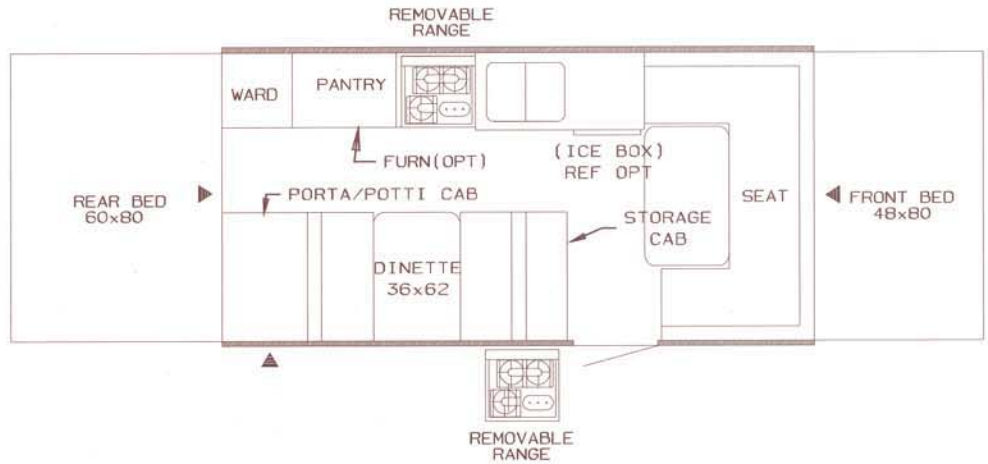

NEW! From Jayco...

Jayco's Famous U-Dinette Floor Plan in a Luxury Fold Down

For several years, the Jayco Designer Series fold down camping trailers have set the standard by which all others are judged. With its sleek automotive exterior styling, front and rear storage compartments, solid oak cabinet doors and drawers, and vacuum bond laminated fiberglass construction, the Designer Series allows you to take camping to an entirely new level.

Now with the all new Cardinal UD, featuring Jayco's innovative U-Dinette floor plan, the notion of "a home away from home" takes on a whole new meaning. From its built-in entrance step to its stain guard protected rich fabrics, the Cardinal UD is a true "luxury" camper.

From our family to yours . . .

Welcome Home

Jayco

Jayco, Inc.

P.O. Box 460 • Middlebury, IN 46540

Printed Entirely on Recycled Paper

For Further Information and Prices, See:

The All New Designer Cardinal UD

A Few Notable Features:

- Automotive Exterior Styling Including Integrated Rear Bumper • Recessed, Wrap Around Tail Lights • Sidewall Ground Effects and Radius Cornered Roof • ABS Gas Bottle Cover Integrated into Front Molded Cap • Front Storage Compartment • Full Width Lockable Rear Storage Compartment with Space for Optional Spare Wheel • Back-Up Lights • Chrome Centered Hubcaps
- Solid Oak Raised Panel Cabinet Doors and Drawers • Overhead Cabinet with Light Underneath • Built in Spice Rack
- 17 Gallon Water Tank Mounted Under the Floor • Double Porcelain Sink • Deluxe "Stain Guard" Protected Fabrics
- Full Length Wardrobe • Adjustable Mirror on Entrance Door • Built in Entrance Step with Non-Skid Surface
- Built in Magazine Rack • Vacuum Bond Laminated Fiberglass Outer Walls
- Powder Coated Aluminum Extrusions
- Four Self-Storing Stabilizer Jacks
- Hydraulic Surge Brakes • Three Burner Range (removable for use outside of unit) • End Bunk Privacy Curtains • 14"x14" Roof Vent, Accepts A/C without modification • Patented Jayco Lifter System Completely Enclosed Above Floor • Power Roof System Option

SPECIFICATIONS

	Cardinal UD
Travel Length	19' 5"
Campsite Length	24' 2"
Travel Height	57-3/4"
Campsite Height	99-3/4"
Exterior Width	85"
Approx. Dry Weight of Unit	2340
Approx. Dry Hitch Weight	220
GVWR	3330
Sleeping Capacity	8