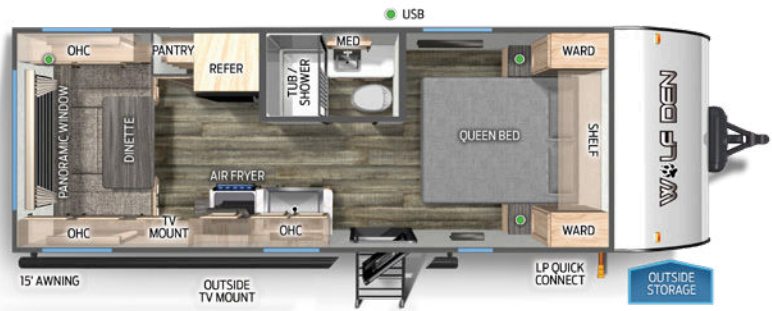

# ALL-ELECTRIC

OUTSIDE TV MOUNT