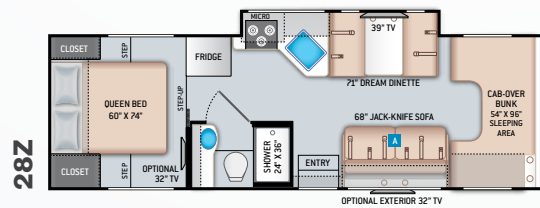

FOUR WINDS®