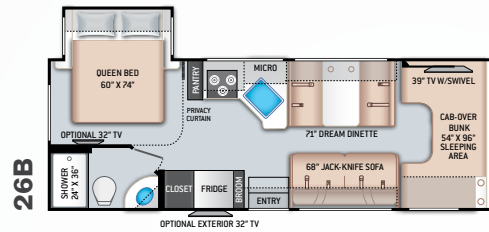

FOUR WINDS®