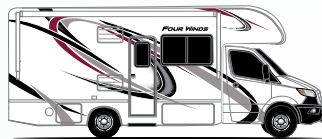

FOUR WINDS®

Exterior Graphics & Interior Decor

COOL BLUE
(N/A 31BV, 31EV, & 31WV)

COOL BLUE
(SPRINTERS)

FIRECRACKER RED
(N/A 31B, 31E, & 31W)

FIRECRACKER RED
(SPRINTERS)

ICEY BLUE PARTIAL PAINT
(31B, 31E, & 31W)