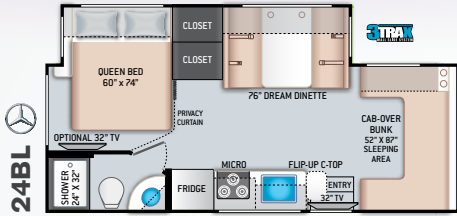

FOUR WINDS®