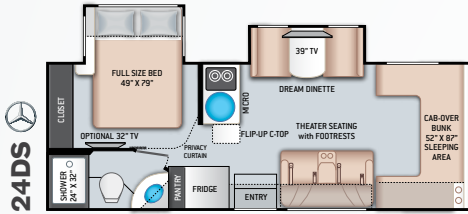

FOUR WINDS®