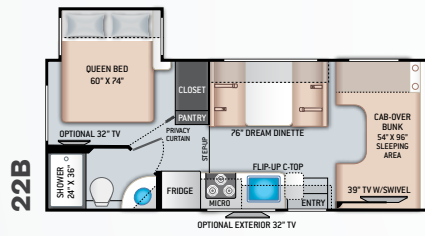

FOUR WINDS®