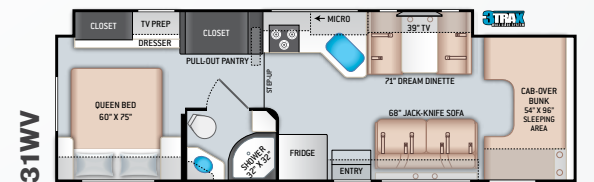

FOUR WINDS®