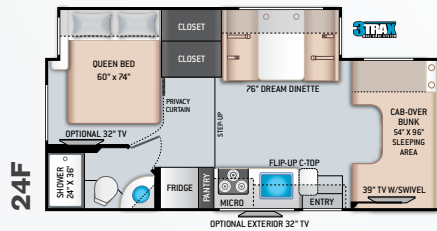

FOUR WINDS®