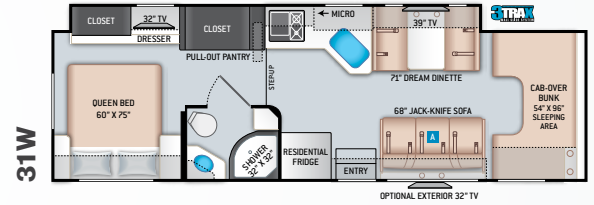

FOUR WINDS®