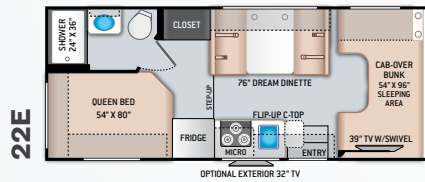

FOUR WINDS®