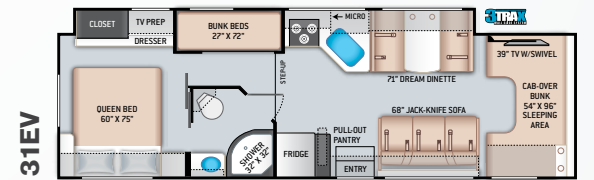

FOUR WINDS®