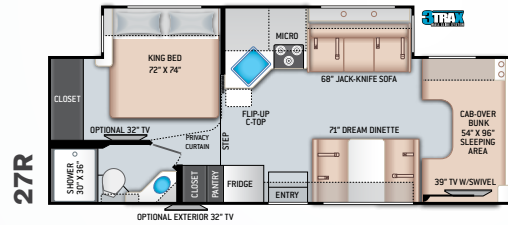

FOUR WINDS®