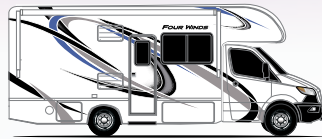

FOUR WINDS®

Exterior Graphics & Interior Decor

COOL BLUE
(N/A 31BV, 31EV, & 31WV)

COOL BLUE
(SPRINTERS)

FIRECRACKER RED
(N/A 31B, 31E, & 31W)

FIRECRACKER RED
(SPRINTERS)

ICEY BLUE PARTIAL PAINT
(31B, 31E, & 31W)