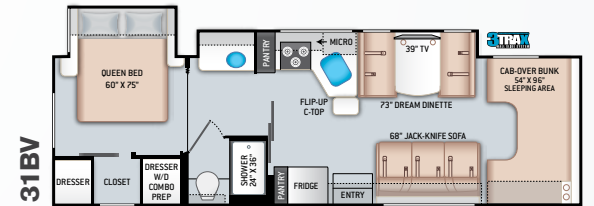

FOUR WINDS®