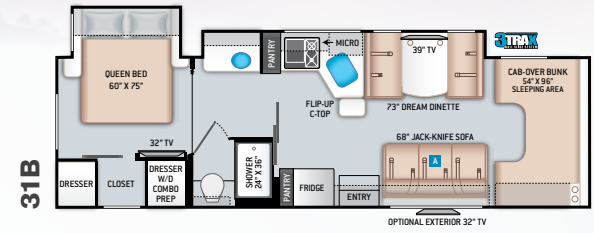

FOUR WINDS®