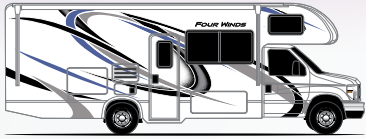

FOUR WINDS®

Exterior Graphics & Interior Decor

COOL BLUE
(N/A 31BV, 31EV, & 31WV)

COOL BLUE
(SPRINTERS)

FIRECRACKER RED
(N/A 31B, 31E, & 31W)

FIRECRACKER RED
(SPRINTERS)

ICEY BLUE PARTIAL PAINT
(31B, 31E, & 31W)