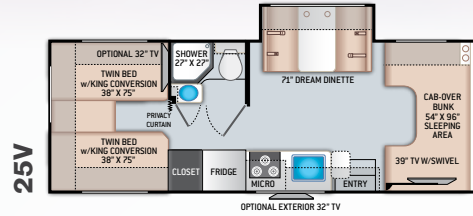

FOUR WINDS®