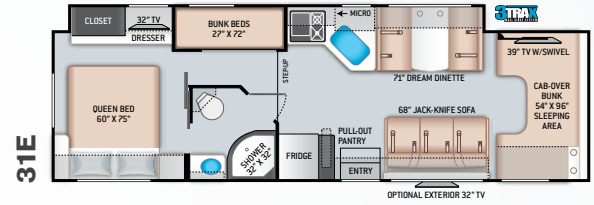

FOUR WINDS®