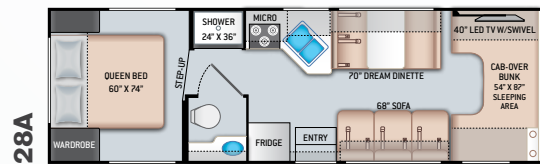

FOUR WINDS®