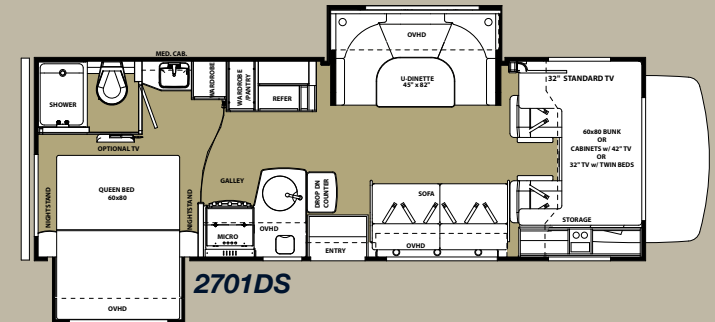

DECORS

2701DS

EXTERIOR OPTIONS