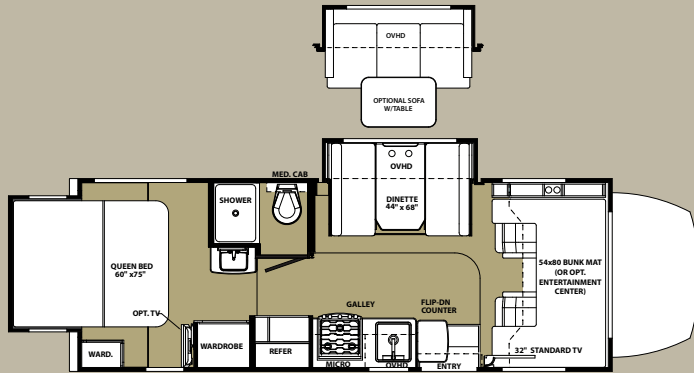

MBS MERCEDES BENZ SERIES

THE QUALITY YOU'VE COME TO EXPECT, PAIRED WITH A FUEL EFFICIENT DIESEL PLATFORM.

MBS 2401R

BLUE TEC DIESEL ENGINE

ONE OF THE WORLD'S CLEANEST DIESEL ENGINES DELIVERS MORE POWER WHILE PRODUCING FEWER EMISSIONS THANKS TO BLUETECH SCR TECHNOLOGY. THE 3.0L V-6 ENGINE BOASTS 188HP AND 325 LB-FT OF RATED TORQUE.

MBS SPECIFICATIONS

	CAPACITIES AND DIMENSIONS		
	2401R	2401S	2401W
WHEEL BASE	170.3"	170.3"	170.3"
GVWR (LBS)	11030	11030	11030
UVW (LBS)	9852	9700	9927
GCWR (LBS)	15250	15250	15250
NCC	1178	1330	1103
FUEL CAP. (GAL)	26.4	26.4	26.4
HITCH RATING	4200	4200	4200
TOTAL LENGTH	24'11"	24'8"	24'11"
EXTERIOR HEIGHT W/ AC	11'3"	11'3"	11'3"
EXTERIOR WIDTH	94.5"	94.5"	94.5"
INTERIOR WIDTH	91"	91"	91"
INTERIOR HEIGHT	81"	81"	81"
FRESH WATER (GAL) W/ WH	41	41	41
GREY WATER (GAL)	30	33	32
BLACK WATER (GAL)	30	33	32
L.P. CAPACITY (GAL)	9.8	9.8	9.8
AWNING LENGTH	16'	15'6"	16'
EXTERIOR STORAGE (CU. FT)	75	67	50
WATER HEATER (GAL)	6	6	6