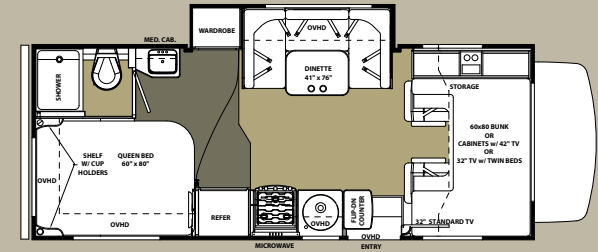

DECORS

2291S

EXTERIOR OPTIONS