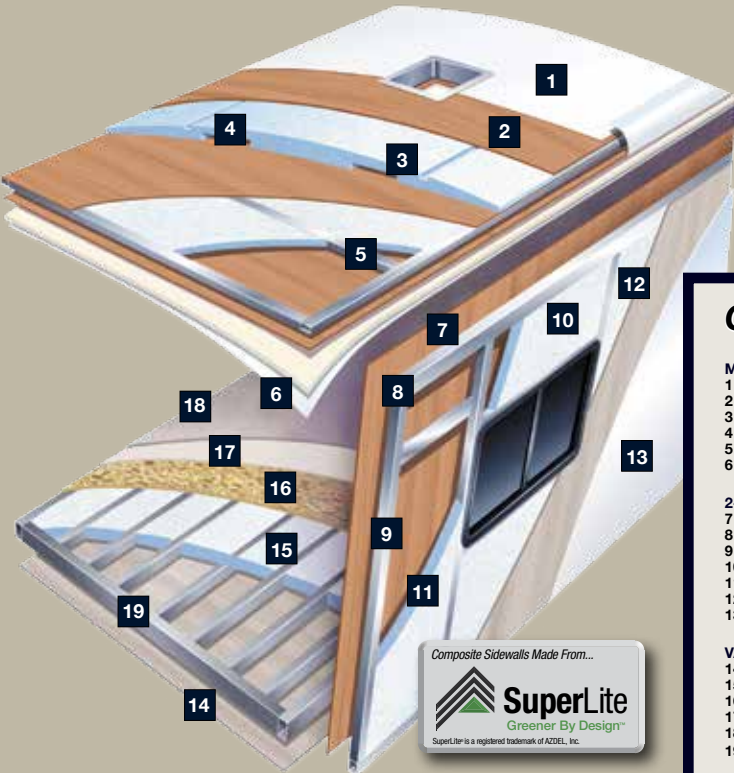

GTS GRAND TOURING SERIES

WHEN YOU DON'T NEED A CAB OVER BED, THE STREAMLINED GTS IS THE PERFECT VEHICLE TO GET AROUND AND GET AWAY.

GTS 2801QS

GTS2801QS: CHERRY / TAUPE INTERIOR

CONSTRUCTION

MULTI-LAYERED LAMINATED ROOF SYSTEM

- 1 CROWNED FIBERGLASS ROOF
- 2 LUAN DECKING
- 3 BLOCK FOAM INSULATION
- 4 A/C DUCTS
- 5 1.5" TUBULAR ALUMINUM FRAMING
- 6 INTERIOR CEILING MATERIAL

2-INCH VACUUM-BOND LAMINATED SIDEWALLS

- 7 DECORATIVE INTERIOR WALL BOARD
- 8 1.5" TUBULAR ALUMINUM FRAMING
- 9 EGGS METAL BACKERS
- 10 BLOCK FOAM INSULATION
- 11 OPENING FRAMED IN ALUMINUM
- 12 SUPERLITE COMPOSITE - AZDEL
- 13 GELCOAT FIBERGLASS EXTERIOR