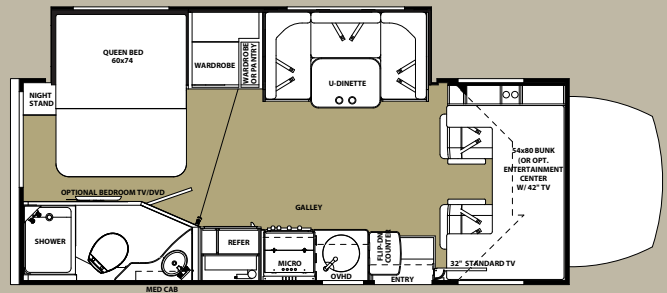

MBS MERCEDES BENZ SERIES

THE QUALITY YOU'VE COME TO EXPECT, PAIRED WITH A FUEL EFFICIENT DIESEL PLATFORM.

MBS 2401W

BLUE TEC DIESEL ENGINE

ONE OF THE WORLD'S CLEANEST DIESEL ENGINES DELIVERS MORE POWER WHILE PRODUCING FEWER EMISSIONS THANKS TO BLUETECH SCR TECHNOLOGY. THE 3.0L V-6 ENGINE BOASTS 188HP AND 325 LB-FT OF RATED TORQUE.

MBS SPECIFICATIONS

	CAPACITIES AND DIMENSIONS		
	2401R	2401S	2401W
WHEEL BASE	170.3"	170.3"	170.3"
GVWR (LBS)	11030	11030	11030
UVW (LBS)	9852	9700	9927
GCWR (LBS)	15250	15250	15250
NCC	1178	1330	1103
FUEL CAP. (GAL)	26.4	26.4	26.4
HITCH RATING	4200	4200	4200
TOTAL LENGTH	24'11"	24'8"	24'11"
EXTERIOR HEIGHT W/ AC	11'3"	11'3"	11'3"
EXTERIOR WIDTH	94.5"	94.5"	94.5"
INTERIOR WIDTH	91"	91"	91"
INTERIOR HEIGHT	81"	81"	81"
FRESH WATER (GAL) W/ WH	41	41	41
GREY WATER (GAL)	30	33	32
BLACK WATER (GAL)	30	33	32
L.P. CAPACITY (GAL)	9.8	9.8	9.8
AWNING LENGTH	16'	15'6"	16'
EXTERIOR STORAGE (CU. FT)	75	67	50
WATER HEATER (GAL)	6	6	6