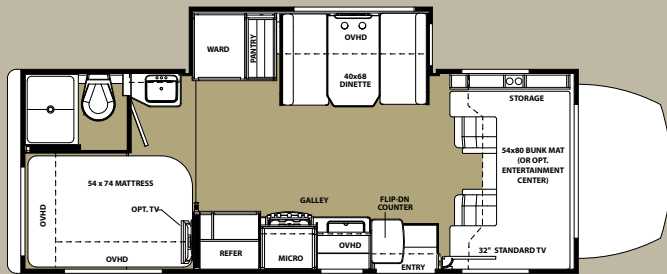

MBS MERCEDES BENZ SERIES

THE QUALITY YOU'VE COME TO EXPECT, PAIRED WITH A FUEL EFFICIENT DIESEL PLATFORM.

MBS 2401S

BLUE TEC DIESEL ENGINE

ONE OF THE WORLD'S CLEANEST DIESEL ENGINES DELIVERS MORE POWER WHILE PRODUCING FEWER EMISSIONS THANKS TO BLUETECH SCR TECHNOLOGY. THE 3.0L V-6 ENGINE BOASTS 188HP AND 325 LB-FT OF RATED TORQUE.

MBS SPECIFICATIONS

	CAPACITIES AND DIMENSIONS		
	2401R	2401S	2401W
WHEEL BASE	170.3"	170.3"	170.3"
GVWR (LBS)	11030	11030	11030
UVW (LBS)	9852	9700	9927
GCWR (LBS)	15250	15250	15250
NCC	1178	1330	1103
FUEL CAP. (GAL)	26.4	26.4	26.4
HITCH RATING	4200	4200	4200
TOTAL LENGTH	24'11"	24'8"	24'11"
EXTERIOR HEIGHT W/ AC	11'3"	11'3"	11'3"
EXTERIOR WIDTH	94.5"	94.5"	94.5"
INTERIOR WIDTH	91"	91"	91"
INTERIOR HEIGHT	81"	81"	81"
FRESH WATER (GAL) W/ WH	41	41	41
GREY WATER (GAL)	30	33	32
BLACK WATER (GAL)	30	33	32
L.P. CAPACITY (GAL)	9.8	9.8	9.8
AWNING LENGTH	16'	15'6"	16'
EXTERIOR STORAGE (CU. FT)	75	67	50
WATER HEATER (GAL)	6	6	6