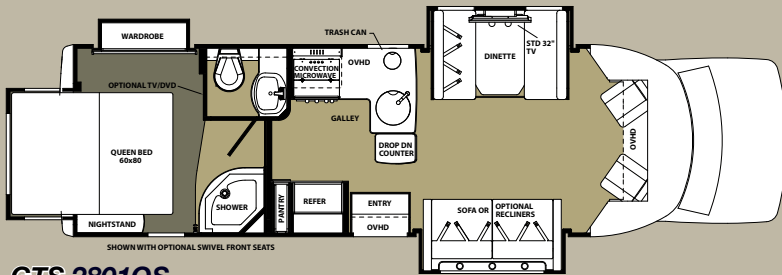

GTS GRAND TOURING SERIES

WHEN YOU DON'T NEED A CAB OVER BED, THE STREAMLINED GTS IS THE PERFECT VEHICLE TO GET AROUND AND GET AWAY.

GTS 2801QS

CONSTRUCTION

MULTI-LAYERED LAMINATED ROOF SYSTEM

1. 1 CROWNED FIBERGLASS ROOF
2. 2 LUAN DECKING
3. 3 BLOCK FOAM INSULATION
4. 4 A/C DUCTS
5. 5 1.5" TUBULAR ALUMINUM FRAMING
6. 6 INTERIOR CEILING MATERIAL

2-INCH VACUUM-BOND LAMINATED SIDEWALLS

1. 7 DECORATIVE INTERIOR WALL BOARD
2. 8 1.5" TUBULAR ALUMINUM FRAMING
3. 9 EGGS METAL BACKERS
4. 10 BLOCK FOAM INSULATION
5. 11 OPENING FRAMED IN ALUMINUM
6. 12 SUPERLITE COMPOSITE - AZDEL
7. 13 GELCOAT FIBERGLASS EXTERIOR

VACUUM-BOND LAMINATED FLOOR SYSTEM

1. 14 FIBERGLASS BOTTOM BOARD
2. 15 BLOCK FOAM INSULATION
3. 16 SEAMLESS FLOOR DECKING
4. 17 BEAUFLOOR FLOORING (IN SOME AREAS)
5. 18 CARPET WITH PAD (BEDROOM)
6. 19 1.5" ALUMINUM FRAMING

GTS SPECIFICATIONS

CAPACITIES AND DIMENSIONS	
2801QS	
WHEEL BASE	212"
GVWR (LBS)	14500
UVW (LBS)	11596
GCWR (LBS)	22000
NCC	2904
FUEL CAP. (GAL)	55
HITCH RATING	7500
TOTAL LENGTH	30'4"
EXTERIOR HEIGHT W/ AC	10'8"
EXTERIOR WIDTH	95.5"
INTERIOR WIDTH	90"
INTERIOR HEIGHT	81" / 75.5"
FRESH WATER (GAL) W/ WH	49
GREY WATER (GAL)	42
BLACK WATER (GAL)	28
L.P. CAPACITY (GAL)	9.8
AWNING LENGTH	18'
EXTERIOR STORAGE (CU. FT)	73
WATER HEATER (GAL)	6