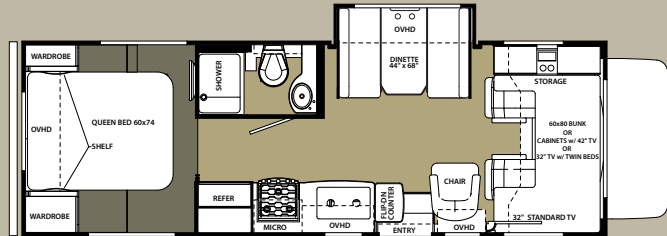

DECORS

2651S

EXTERIOR OPTIONS