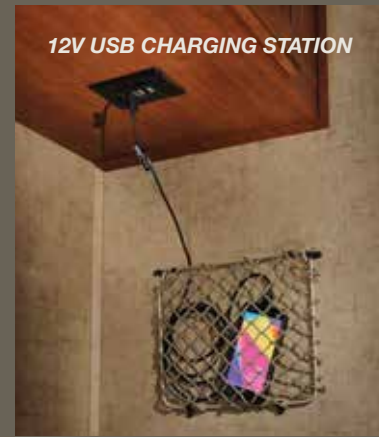

FORESTER 3051S: CHERRY / MINK INTERIOR

EXCLUSIVE FRONT ENTERTAINMENT CENTER WITH FOLD OUT TWIN BEDS (optional)

12V USB CHARGING STATION

3011DS: CHERRY / MINK INTERIOR
(shown with optional recliners)

DECORS