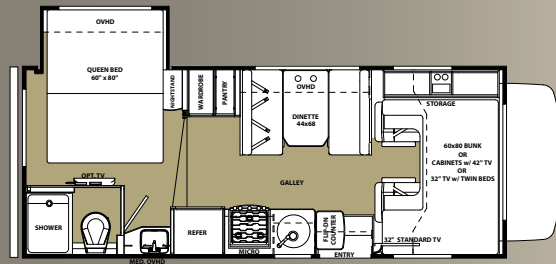

DECORS

2251S LE

EXTERIOR OPTIONS