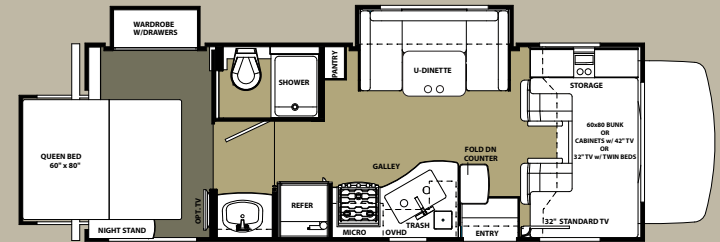

DECORS

2501TS

EXTERIOR OPTIONS