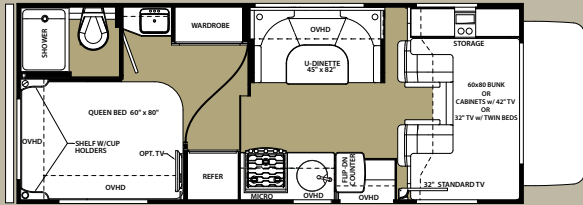

DECORS

2301

EXTERIOR OPTIONS