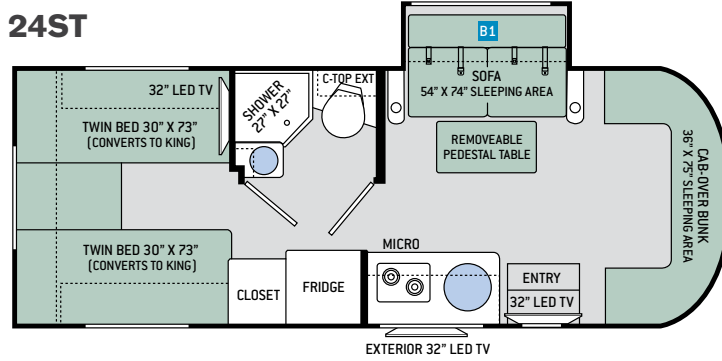

# Floor Plans

**24SA**

**24ST**

## OPTIONS

REMOVEABLE PEDESTAL TABLE  
OPTIONAL SOFA W/AIR BED  
54" X 74" SLEEPING AREA

OPTIONAL RECLINING THEATER SEATING

OPTIONAL RECLINING THEATER SEATING

**24SR**

**24SV** NEW!

**24SS**