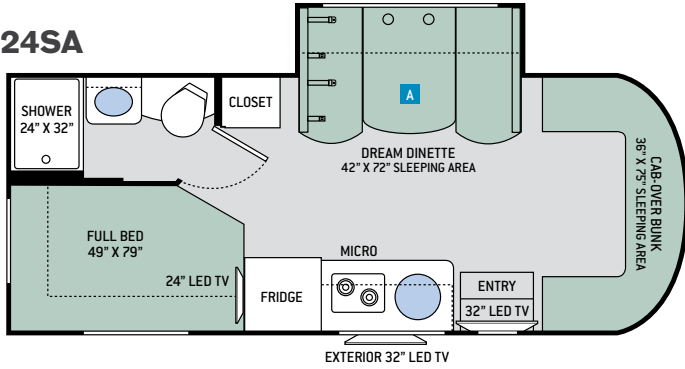

# Floor Plans

**24SA**

**24ST**

## OPTIONS

REMOVEABLE PEDESTAL TABLE  
OPTIONAL SOFA W/AIR BED  
54" X 74" SLEEPING AREA

OPTIONAL RECLINING THEATER SEATING

OPTIONAL RECLINING THEATER SEATING

**24SR**

**24SV** NEW!

**24SS**

## BEDROOM & BATHROOM

- Denver Mattress® Full Size Bed (24SA)
- Denver Mattress® Queen Size Bed (24SR & 24SS)
- Two (2) Twin Beds with Upholstered Covers – Converts to King Size Bed (24ST & 24SV)
- Shower with Glass Door (24SA, 24SS & 24SV)