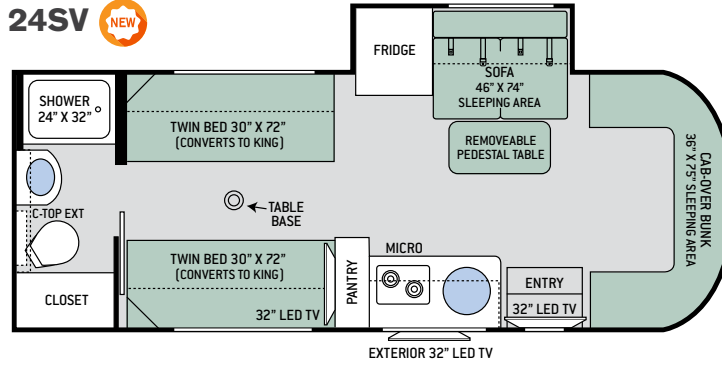

## OPTIONS

REMOVEABLE PEDESTAL TABLE  
OPTIONAL SOFA W/AIR BED  
54" X 74" SLEEPING AREA

OPTIONAL RECLINING THEATER SEATING

OPTIONAL RECLINING THEATER SEATING

**24SR**

**24SV** NEW!

**24SS**