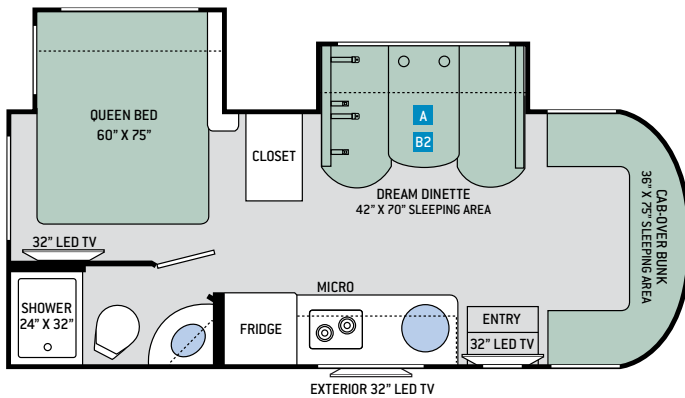

## OPTIONS

REMOVEABLE PEDESTAL TABLE  
OPTIONAL SOFA W/AIR BED  
54" X 74" SLEEPING AREA

OPTIONAL RECLINING THEATER SEATING

OPTIONAL RECLINING THEATER SEATING

**24SR**

**24SV** NEW!

**24SS**

## BEDROOM & BATHROOM

- Denver Mattress® Full Size Bed (24SA)
- Denver Mattress® Queen Size Bed (24SR & 24SS)
- Two (2) Twin Beds with Upholstered Covers – Converts to King Size Bed (24ST & 24SV)
- Shower with Glass Door (24SA, 24SS & 24SV)