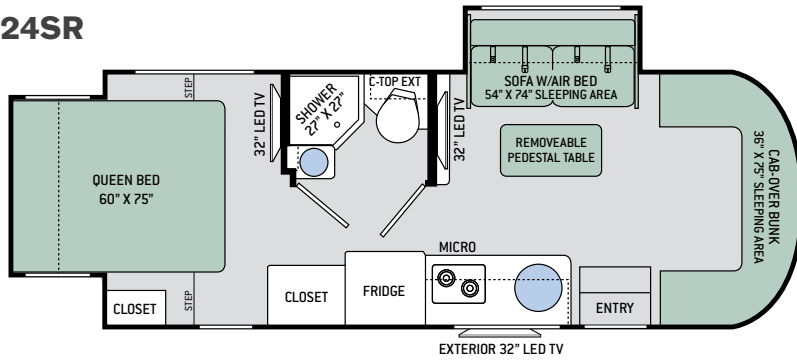

## OPTIONS

REMOVEABLE PEDESTAL TABLE  
OPTIONAL SOFA W/AIR BED  
54" X 74" SLEEPING AREA

OPTIONAL RECLINING THEATER SEATING

OPTIONAL RECLINING THEATER SEATING

**24SR**

**24SV** NEW!

**24SS**