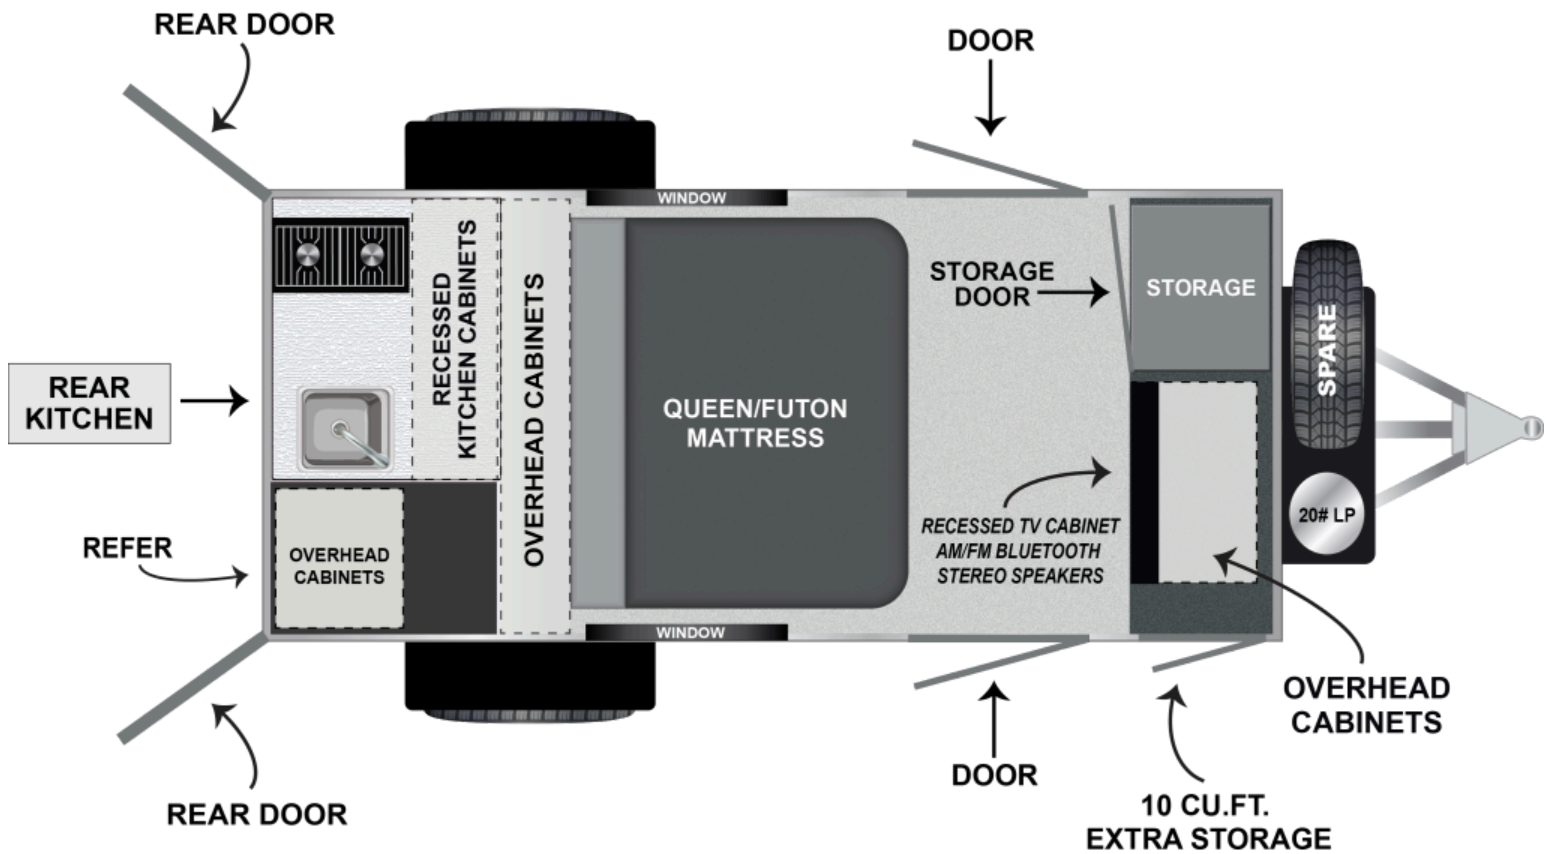

FLOOR PLAN

^ FEATURES

These features are included on the Adventure Series and Survival Series models.

- **Off-Road/Off-Grid Package (Mandatory):**
  - ST235/75R15 Off-Road Tires
  - Full Size Spare Tire w/Aluminum Wheel
  - Solar Prep
  - (4) Exterior SAE Power Ports
  - High-Gloss Fiberglass Exterior Walls & Roof
  - Blackout Exterior Trim
  - Vapor Bond Insulation
  - On-Demand Water System – 43 Gallons
  - 12V Water Pump & Exterior Shower
- All-Aluminum Chassis
- All-Aluminum Tube Construction
- Breakaway Battery Kit
- 7-Way Trailer Plug
- 3,500# Torsion Axle
- Electric Brake Axles
- 2" Hitch
- Safety Chains
- Manual Crank Tongue Jack
- Aluminum Wheels

^ SS FEATURES

These features are included on the Survival Series models only.

- 26" LP Griddle
- Ext. Removable Griddle Table
- LP Quick Connect Hose
- 18" Splitting Axe
- 28" Chopping Axe
- Overland Shovel
- Quick Fist Grips for Axes & Shovel
- Locks for Axes & Shovel
- Custom Roof Rack Brackets for Axes & Shovel
- (2) LED Flood Lights – Roof Rack Mounted
- Flag Pole – Roof Rack Mounted
- Flag (American or Canadian)
- Survival Hacks Book
- First Aid Kit – Interior Mount
- Personal Water Filtration Device
- Survival Series Graphics Package
- Heavy-Duty/Stand-On Fenders
- Heavy-Duty Off-Grid Ladder