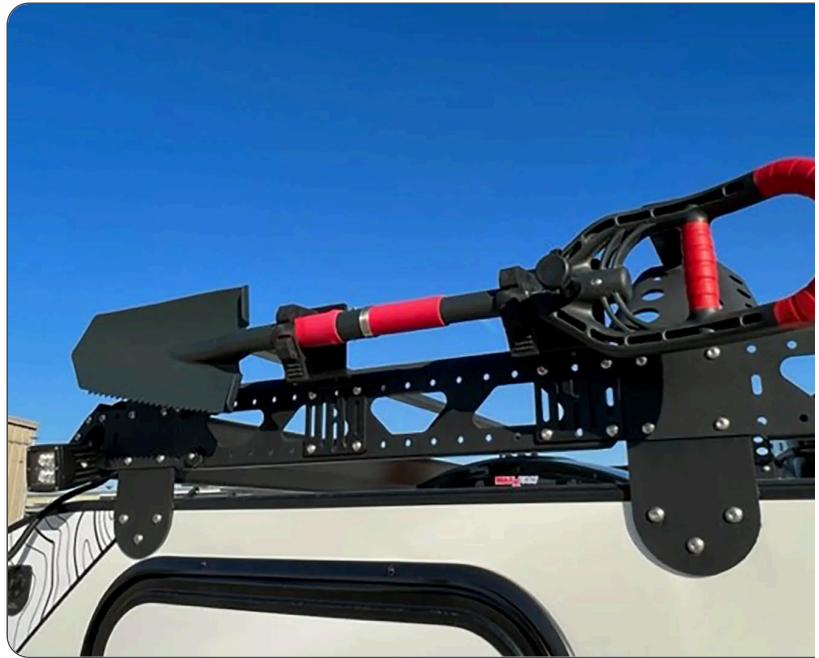

Heavy-Duty Shovel