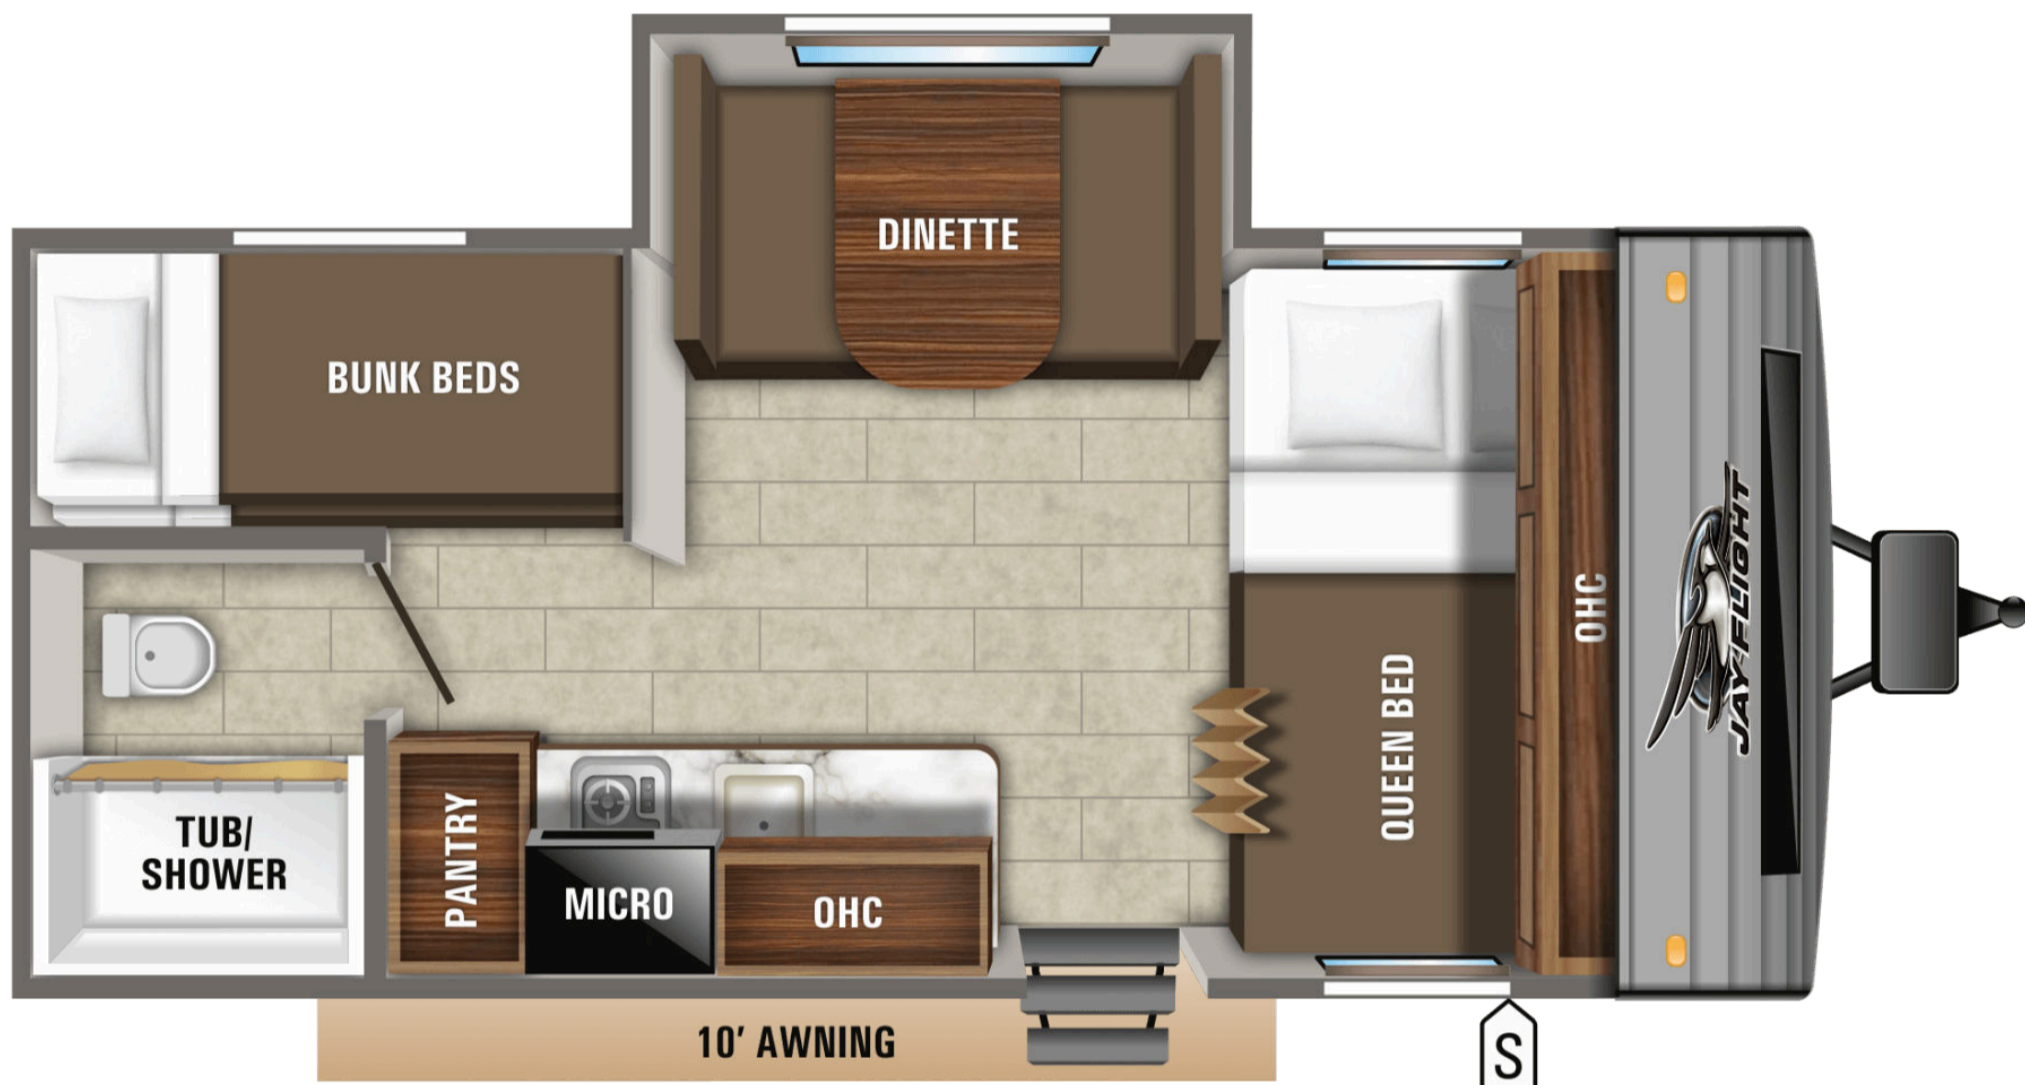

# 2020 Jay Flight SLX 7 | 184BS

PREVIOUS MODEL YEARS ARE DEALER STOCK ONLY.

### Measurements

Exterior Length (overall)	21' 0"
Exterior Width	7' 1"

#### Miscellaneous

Sleeps	up to 3
--------	---------

Water Heater	6
--------------	---